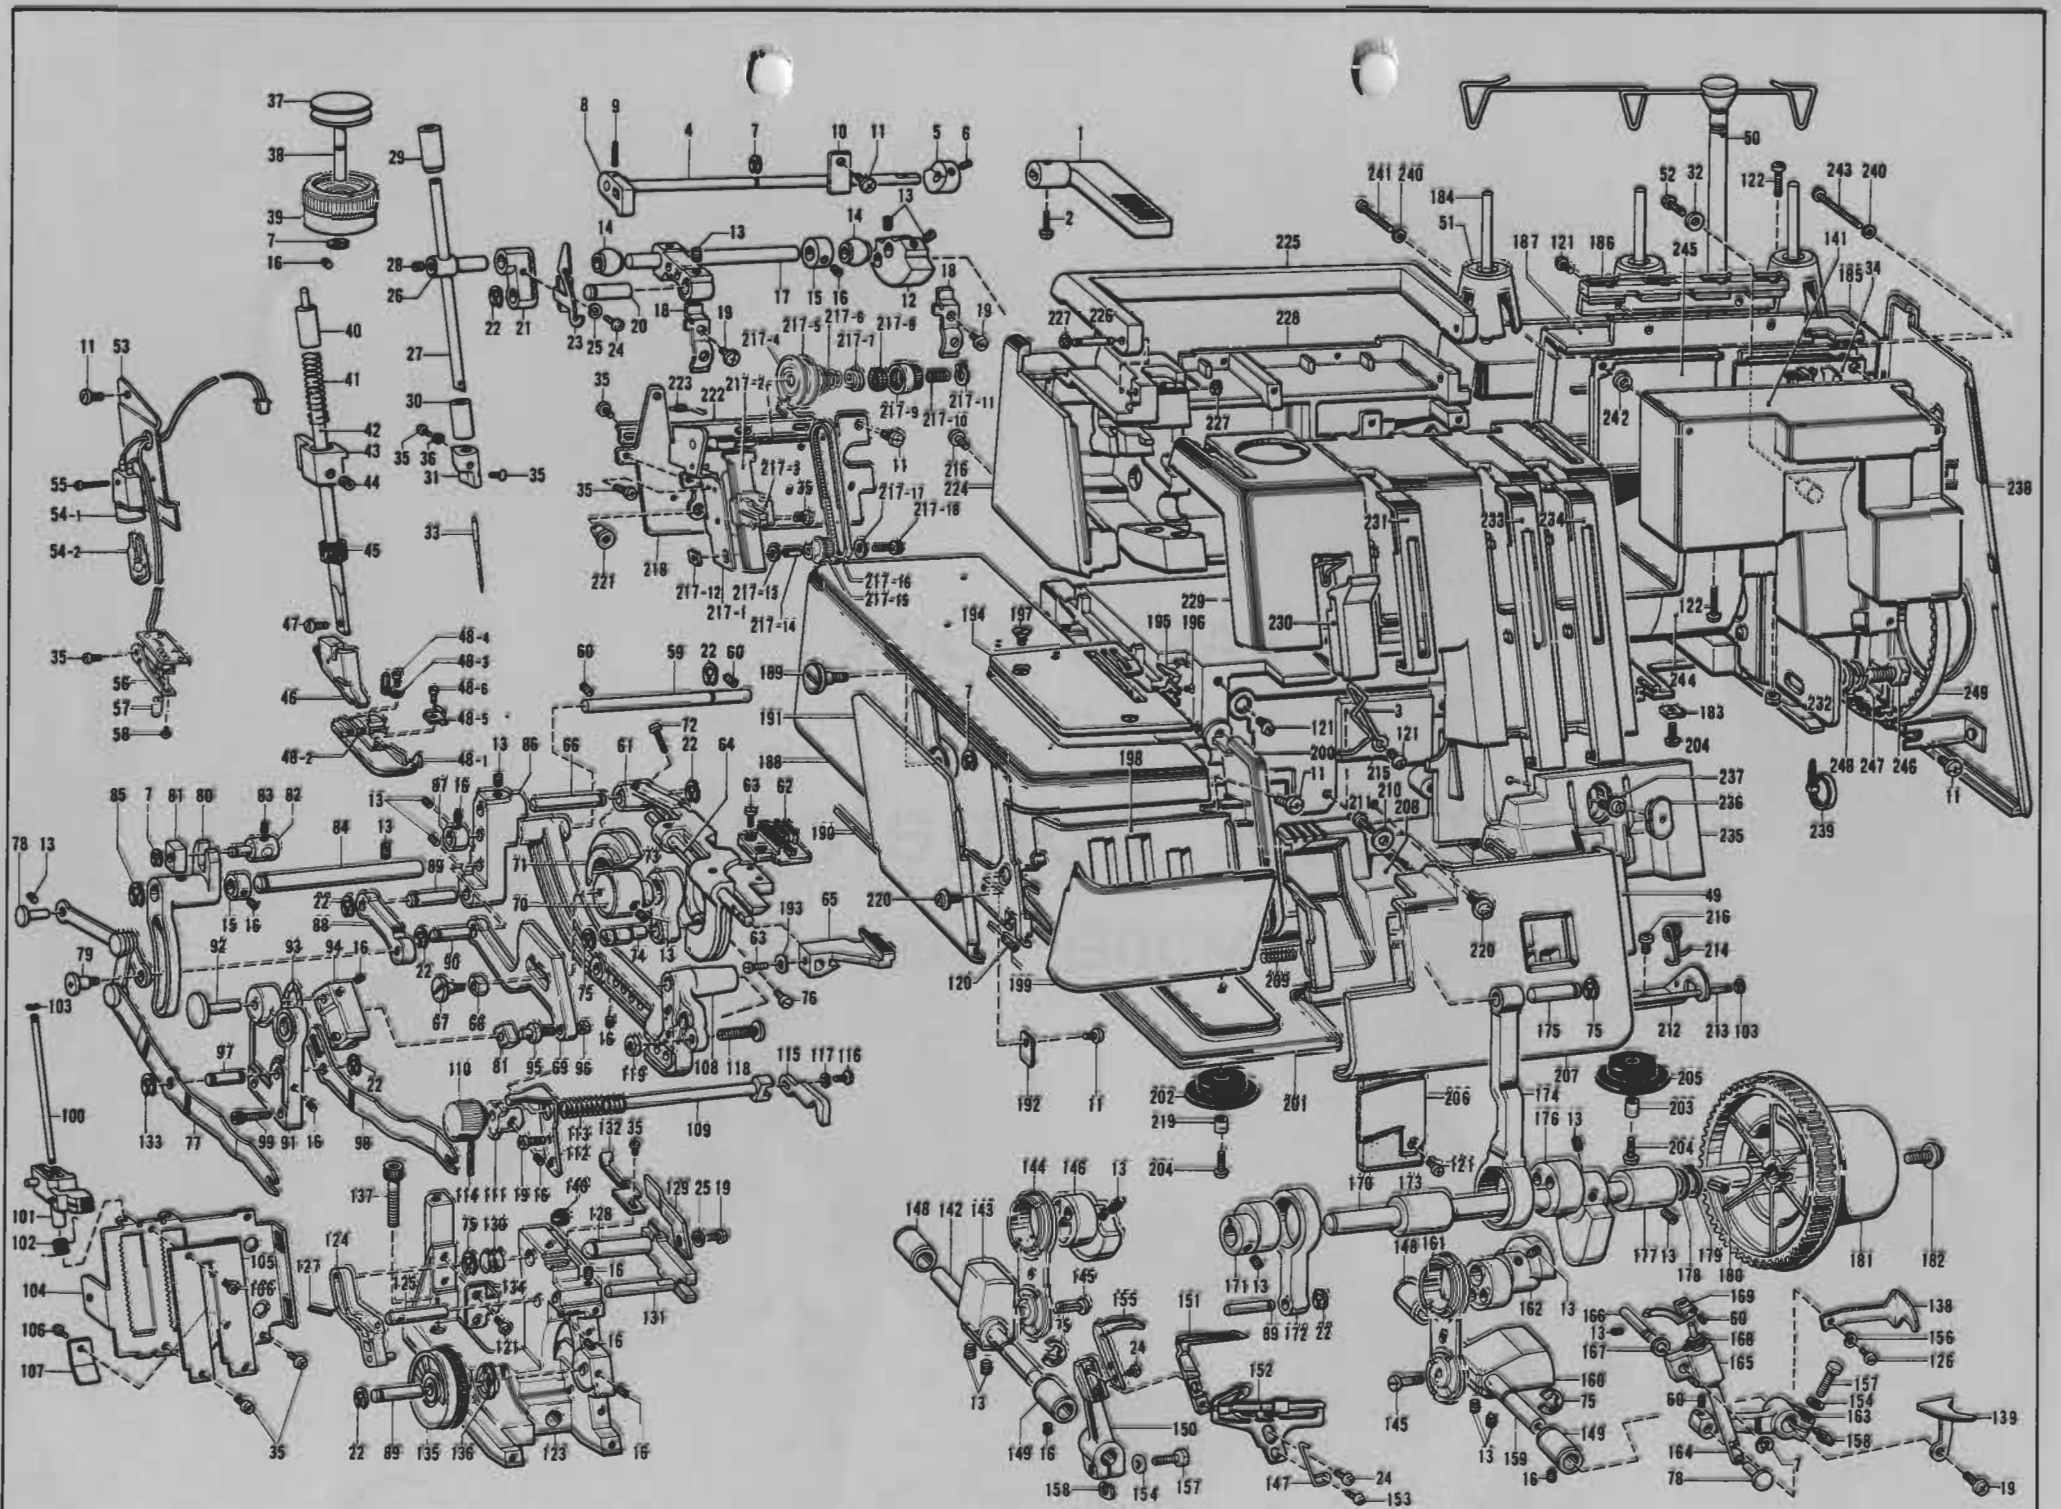

Ref. No.	Parts No.	Parts Name	Ref. No.	Parts No.	Parts Name	Ref. No.	Parts No.	Parts Name	Ref. No.	Parts No.	Parts Name
1	X75108001	Presser foot lever	54-1	X53086101	Light holder assembly	113	X75231001	Spring	173	127690000	Driving shaft bushing, left
2	060301605	Set screw	54-2	X50221001	Sew-light bulb	114	047201642	Spring	174	138839000	Needle bar rod
3	X76016001	UL Thread guide	55	002261605	Set screw	115	X75059001	Upper blade	175	X75065001	Rod shaft
4	X75107000	Presser bar lifter shaft	56	X75152001	Sew-light switch holder	116	060670812	Set screw	176	X75137000	Needle bar connecting wheel assembly
5	X75158000	Tension release cam	57	X75461001	Sew-light switch cap	117	105161003	Washer	177	126558000	Driving shaft bushing, right
6	014300532	Set screw	58	002020416	Set screw	118	X75314001	Set screw	178	127797000	Washer
7	048040342	Stop ring	59	X75079001	Feed shaft	119	021060312	Nut	179	048100142	Stop ring
8	X75118000	Presser lifter cam	60	014400422	Set screw	120	X75651001	Spring	180	047402542	Spring pin
9	047160842	Spring pin	61	X75237001	Feed bar	121	062400804	Set screw	181	X75202001	Handwheel
10	X75308001	Shaft presser	62	X75824001	Main feed dog	122	X75770001	Set screw	182	138849001	Set screw
11	060400612	Set screw	63	100080003	Set screw	123	X75192000	Needle plate base	183	127254001	Nut
12	X75138000	Needle bar driving lever	64	X75081001	Differential feed lever shaft	124	X75832000	Lower blade movable lever	184	142914001	Spool pin
13	012500632	Set screw	65	X75228001	Differential feed dog	125	X75090001	Lever shaft	185	X75253001	Spool stand base
14	X75071000	Crank shaft bushing	66	X75077001	Feed bar shaft	126	062300412	Set screw	186	X75404001	Thread rectifier body
15	X75150001	Collar	67	X75075001	Stud screw	127	047301442	Spring pin	187	X75197001	Rear cover
16	014400532	Set screw	68	X75076000	Slide block	128	X75103000	Lower blade holder	188	X75193001	Material plate cover
17	X75557001	Needle bar crank shaft assembly	69	X75127000	Horizontal feed lever	129	X75233001	Lower blade	189	X75284001	Material plate cover set screw
18	X75058001	Bushing presser	70	X75167000	Feed eccentric wheel	130	X75234001	Spring	190	X75283000	Side cover shaft
19	060400812	Set screw	71	X75536000	Feed eccentric wheel balance	131	X75262001	Lower blade guide shaft	191	X75278001	Side cover
20	X75217001	Needle bar link shaft	72	062301266	Set screw	132	X75916001	Needle guard	192	X75285001	Shaft presser
21	126782001	Needle bar link A	73	126872000	Vertical feed lever	133	X75581001	Stop ring	193	025350132	Washer
22	048050346	Stop ring	74	127801001	Vertical adjusting shaft	134	X75229001	Feed bar guide	194	X75822001	Needle plate
23	X75980001	Thread take-up	75	048060342	Stop ring	135	X75507001	Stitch width control dial	195	X76085001	Needle plate stitch
24	062670612	Set screw	76	104908002	Set screw	136	X75224000	Spring	196	141542001	Set screw
25	028040242	Washer	77	X76350001	Differential feed change lever asse.	137	X75722001	Set screw	197	100032003	Set screw
26	126656001	Needle bar connecting stud	78	127785001	Stud shaft	138	X75975001	Thread take-up, B	198	X75297001	Control cover plate
27	X75136001	Needle bar	79	X75222001	Stud screw	139	X75979001	Thread take-up, A	199	X75189001	Control cover
28	014060622	Set screw	80	X75061000	Differential feed lever	140	127025000	Cap	200	X75187001	Material plate R cover
29	126702000	Needle bar bushing, upper	81	X75083000	Slide block	141	X52516001	Insulation cover	201	X75131001	Oil pan
30	126703000	Needle bar bushing, lower	82	X75082001	Slide block stud	142	X75207000	UL lever shaft	202	X75545000	Cushion A
31	X75471001	Needle clamp	83	524713001	Set screw	143	X75983001	UL balance	203	X75329000	Spacer collar
32	554166000	Insulation washer	84	X75080001	Differential feed lever shaft	144	X75391001	UL rod assembly	204	X75720001	Set screw
33	X75577012	Needle #80	85	048070342	Stop ring	145	X75317001	Stud shaft	205	X75271000	Cushion
34		Power supply unit assembly	86	X75221000	Feed bar lever	146	X75985001	UL rod eccentric wheel	206	X75394001	Dust cover
35	060300616	Set screw	87	X75100001	Collar	147	X75984001	Screw cover	207	X75415001	Front cover
36	028030246	Spring washer	88	X75116000	Differential feed link	148	126611000	Looper shaft bushing, rear	208	X75195001	Front cover guide
37	X75401001	Pressure adjustment dial plate	89	X75130001	Link shaft	149	X75251000	Looper shaft bushing, front	209	X75281001	Spring
38	X75535001	Pressure adjustment stud	90	X75078001	Horizontal feed lever shaft	150	X05077001	Under looper lever	210	102707001	Washer
39	X75126001	Pressure adjustment dial	91	X75110000	Feed change lever bracket	151	X75208001	Under looper	211	037401014	Set screw
40	X75117000	Pressure adjustment bush	92	X75084001	Stud shaft	152	X75414001	Under looper thread guide assembly	212	X75161001	Front cover hinge