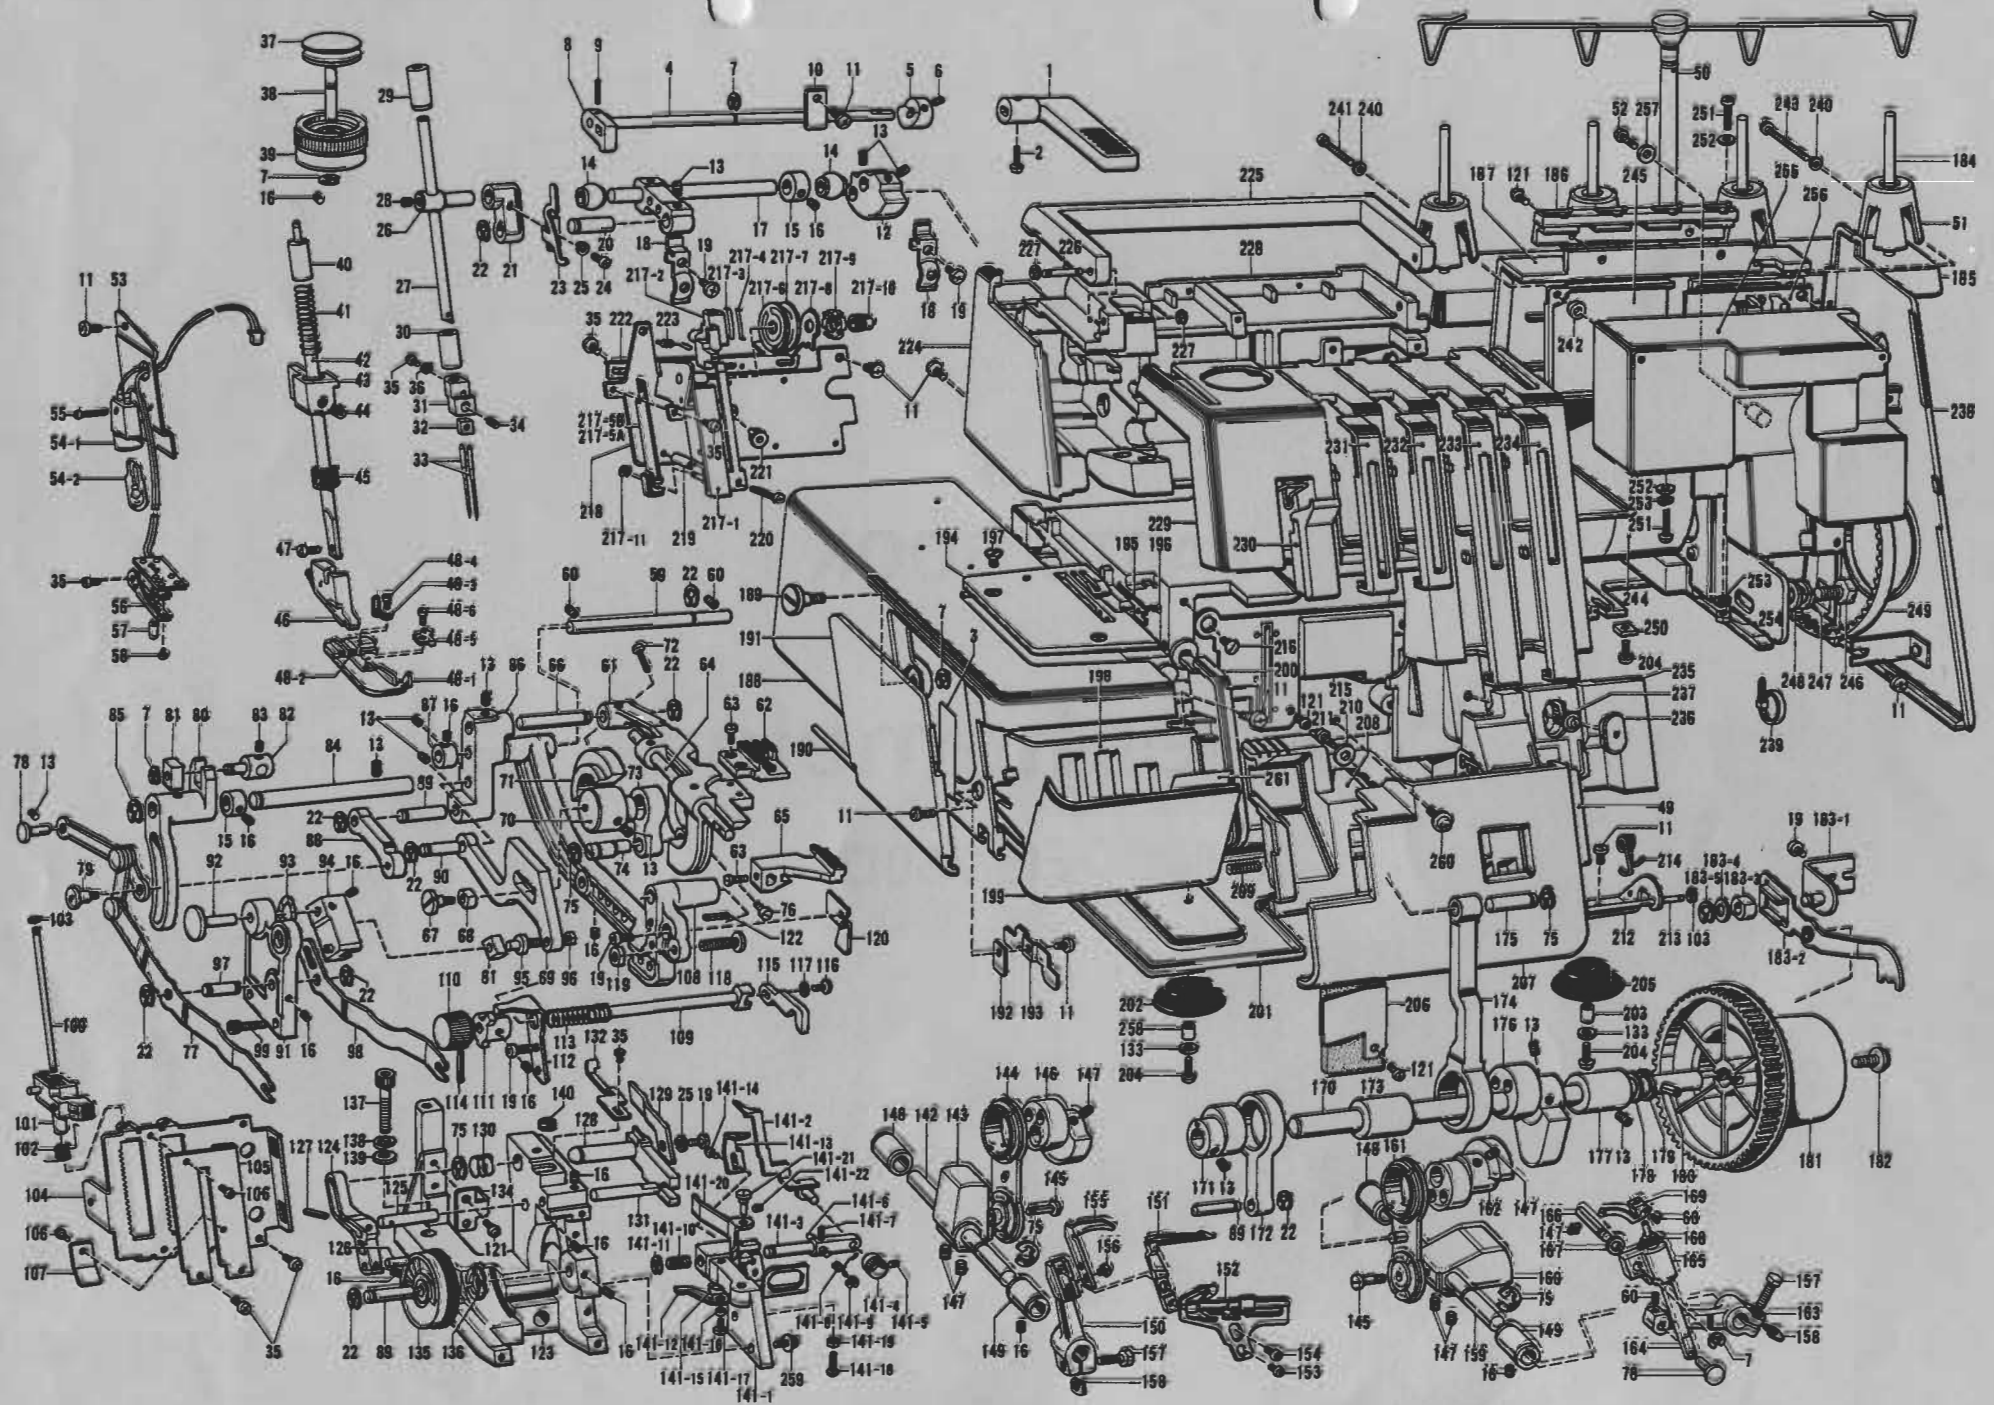

Ref. No.	Parts No.	Parts Name	Ref. No.	Parts No.	Parts Name	Ref. No.	Parts No.	Parts Name	Ref. No.	Parts No.	Parts Name
1	X75108001	Presser foot lever	54-1	X53086001	Light holder assembly	113	X75231001	Spring	151	X75208001	Under looper
2	060300806	Set screw	54-2	X50228001	Sew-light bulb	114	047201242	Spring	152	X75414001	Under looper thread guide assembly
3	125876001	Sticker	55	002261001	Set screw	115	X75059001	Upper blade	153	062670312	Set screw
4	X75107000	Presser bar lifter shaft	56	X75152001	Sew-light switch holder	116	060670812	Set screw	154	062670512	Set screw
5	X75158000	Tension release cam	57	X75461001	Sew-light switch cap	117	105161003	Washer	155	X75388001	Needle guard plate
6	014300532	Set screw	58	002020416	Set screw	118	X75314001	Set screw	156	062670402	Set screw
7	048040342	Stop ring	59	X75079001	Feed shaft	119	021060312	Nut	157	017501415	Looper lever fixing screw
8	X75118000	Presser lifter cam	60	014400422	Set screw	120	X75165001	Stitch stopper	158	X05281001	Washer
9	047161042	Spring pin	61	X75237001	Feed bar	121	062400804	Set screw	159	X75256000	OL lever shaft
10	X75308001	Shaft presser	62	X75226001	Main feed dog	122	047200842	Spring pin	160	X75141000	Looper joint
11	060400612	Set screw	63	100080003	Set screw	123	X75192000	Needle plate base	161	X75323001	Over looper rod
12	X75138000	Needle bar driving lever	64	X75081001	Differential feed lever shaft	124	X75123000	Lower blade movable lever	162	X75104000	Looper rod connecting wheel
13	012500632	Set screw	65	X75228001	Differential feed dog	125	X75090001	Lever shaft	163	X05076001	Over looper shaft lever
14	X75071000	Crank shaft bushing	66	X75077001	Feed bar shaft	126	X75091001	Pin	164	127786001	Over looper shaft
15	X75150001	Collar	67	X75075001	Stud screw	127	047301442	Spring pin	165	X75093000	Over looper shaft guide
16	014400532	Set screw	68	X75076000	Slide block	128	X75103000	Lower blade holder	166	127784001	Guide shaft
17	X75557001	Needle bar crank shaft assembly	69	X75127000	Horizontal feed lever	129	X75233001	Lower blade	167	025710232	Washer
18	X75058001	Bushing presser	70	X75167000	Feed eccentric wheel	130	X75234001	Spring	168	X75070001	Over looper thread guide
19	060400812	Set screw	71	X75536000	Feed eccentric wheel balance	131	X75262001	Lower blade guide shaft	169	X75209001	Over looper
20	X75217001	Needle bar link shaft	72	062301206	Set screw	132	X75184001	Needle guard	170	X75156000	Driving shaft
21	126782001	Needle bar link A	73	126872000	Vertical feed lever	133	025040332	Washer	171	X75169000	Upper blade eccentric wheel
22	048050346	Stop ring	74	127801001	Vertical adjusting shaft	134	X75229001	Feed bar guide	172	X75140000	Upper blade link
23	X75062001	Thread take-up	75	048060342	Stop ring	135	X75508001	Stitch width control dial	173	127690000	Driving shaft bushing, left
24	062670612	Set screw	76	104908002	Set screw	136	X75224000	Spring	174	138839000	Needle bar rod
25	028040242	Washer	77	X75350001	Differential feed change lever assembly	137	018062522	Set screw	175	X75065001	Rod shaft
26	126656001	Needle bar connecting stud	78	127785001	Stud shaft	138	028060242	Spring washer	176	X75137000	Needle bar connecting wheel assembly
27	X75136001	Needle bar	79	X75222001	Stud screw	139	026060232	Washer	177	126558000	Driving shaft bushing, right
28	014060622	Set screw	80	X75061000	Differential feed lever	140	127025000	Cap	178	127797000	Washer
29	126702000	Needle bar bushing, upper	81	X75083000	Slide block	141	X75339001	Movable stitch assembly	179	048100142	Stop ring
30	126703000	Needle bar bushing, lower	82	X75082001	Slide block stud	141-1	X75212000	Stitch tongue holder	180	047402542	Spring pin
31	X75205001	Needle clamp	83	524713001	Set screw	141-2	X75087000	Movable stitch tongue assembly	181	X75202001	Handwheel
32	X75246001	Nut	84	X75080001	Differential feed lever shaft	141-3	X75072001	Stitch shaft	182	138849001	Set screw
33	117914014	Needle #14	85	048070342	Stop ring	141-4	X75214001	Changing knob	183	X75367001	Looper thread take-up lever assembly
34	016400632	Set screw	86	X75221000	Feed bar lever	141-5	014300322	Set screw	183-1	X75153001	Thread take-up lever bracket
35	060300616	Set screw	87	X75100001	Collar	141-6	X75291001	Pin	183-2	X75132001	Looper thread take-up lever
36	028030246	Spring washer	88	X75116000	Differential feed link	141-7	014300532	Set screw	183-3	X75076000	Slide block
37	X75401001	Pressure adjustment dial plate	89	X75130001	Link shaft	141-8	X75292001	Spring	183-4	025770232	Washer
38	X75535001	Pressure adjustment stud	90	X75078001	Horizontal feed lever shaft	141-9	048020346	Stop ring	183-5	048050346	Stop ring
39	X75126001	Pressure adjustment dial	91	X75110000	Feed change lever bracket	141-10	X75215001	Spring	184	142914001	Spool pin
40	X75117000	Pressure adjustment bush	92	X75084001	Stud shaft	141-11	048040342	Stop ring	185	X75254001	Spool stand base