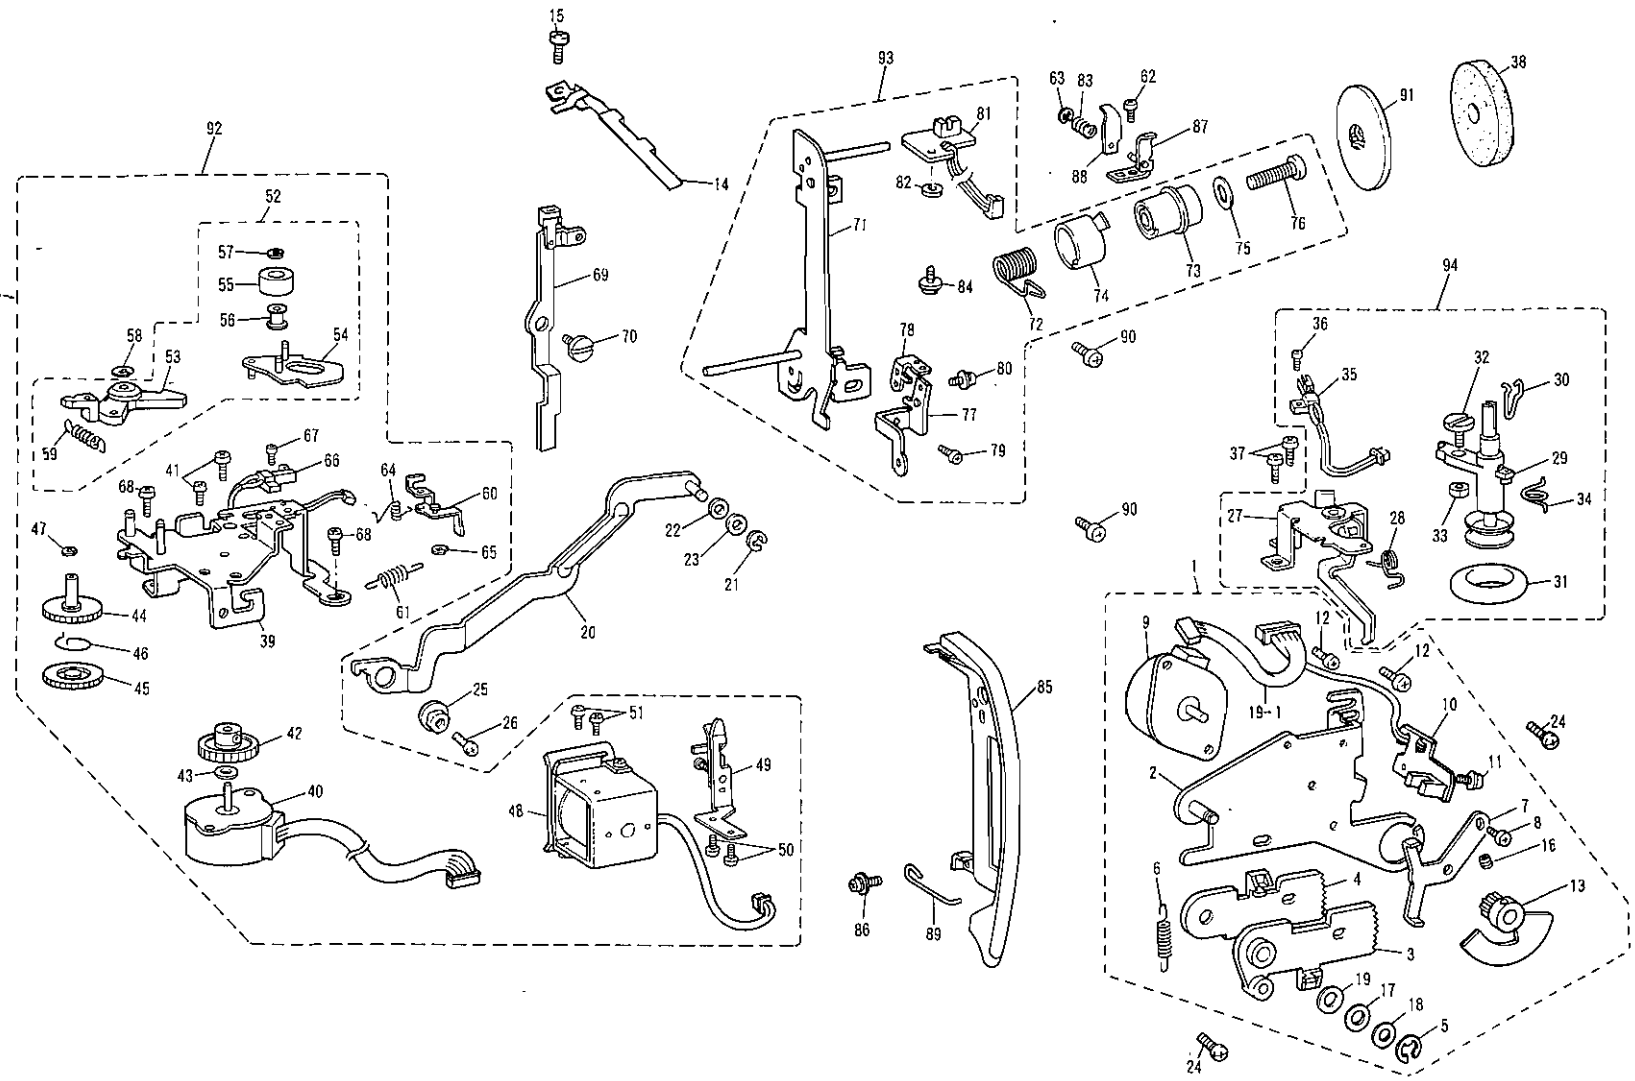

(8) LAMP, MAIN PC BOARD ASSEMBLY AND MOTOR UNIT

Ref. No.	Parts No.	Parts Name	Ref. No.	Parts No.	Parts Name	Ref. No.	Parts No.	Parts Name
1	X56233001	Sew-light assembly	23	X56304000	Stud screw			
2	X50228001	Sew-light bulb	24	138561001	Power supply cord for SAA			
3	X56234001	Lamp socket						
4	085301017	Screw		X57079001	Power supply cord for U.K.			
5	X59795001	Main PC board assembly						
6	538773001	Screw		131430001	Power supply cord for Europe			
7	021300106	Nut						
8	052300606	Screw		X50018001	Power supply cord for UL, CSA			
9	X57858001	Power supply unit assembly for 120V	25	137947001	Clip			
	X58048001	Power supply unit assembly for 220V	26	X56307001	Timing belt			
	X58050001	Power supply unit assembly for 230V	27	537235001	Screw			
	X58052001	Power supply unit assembly for 240V	28	J01484001	Motor unit for 220V-240V			
10	X56306001	Power supply unit case	29	J01259001	Motor unit for 120V			
11	X56281001	Pin jack assembly	30	J00347001	Motor PC board assembly			
12	X51271001	Nut	31	X57005000	Washer			
13	X57825001	Power supply unit cover		136681001	Screw			
14	060402016	Screw						
15	X58177013	LCD unit assembly for Galaxie II						
	X58177015	LCD unit assembly for PC7500						
	X58177014	LCD unit assembly for ESi-2						
16	136681001	Screw						
17	X56296001	SS PC board assembly						
18	136681001	Screw						
19	X56299001	VR board assembly						
20	138433001	Screw						
21	X56302001	Connector						
22	X56303001	Lead wire assembly