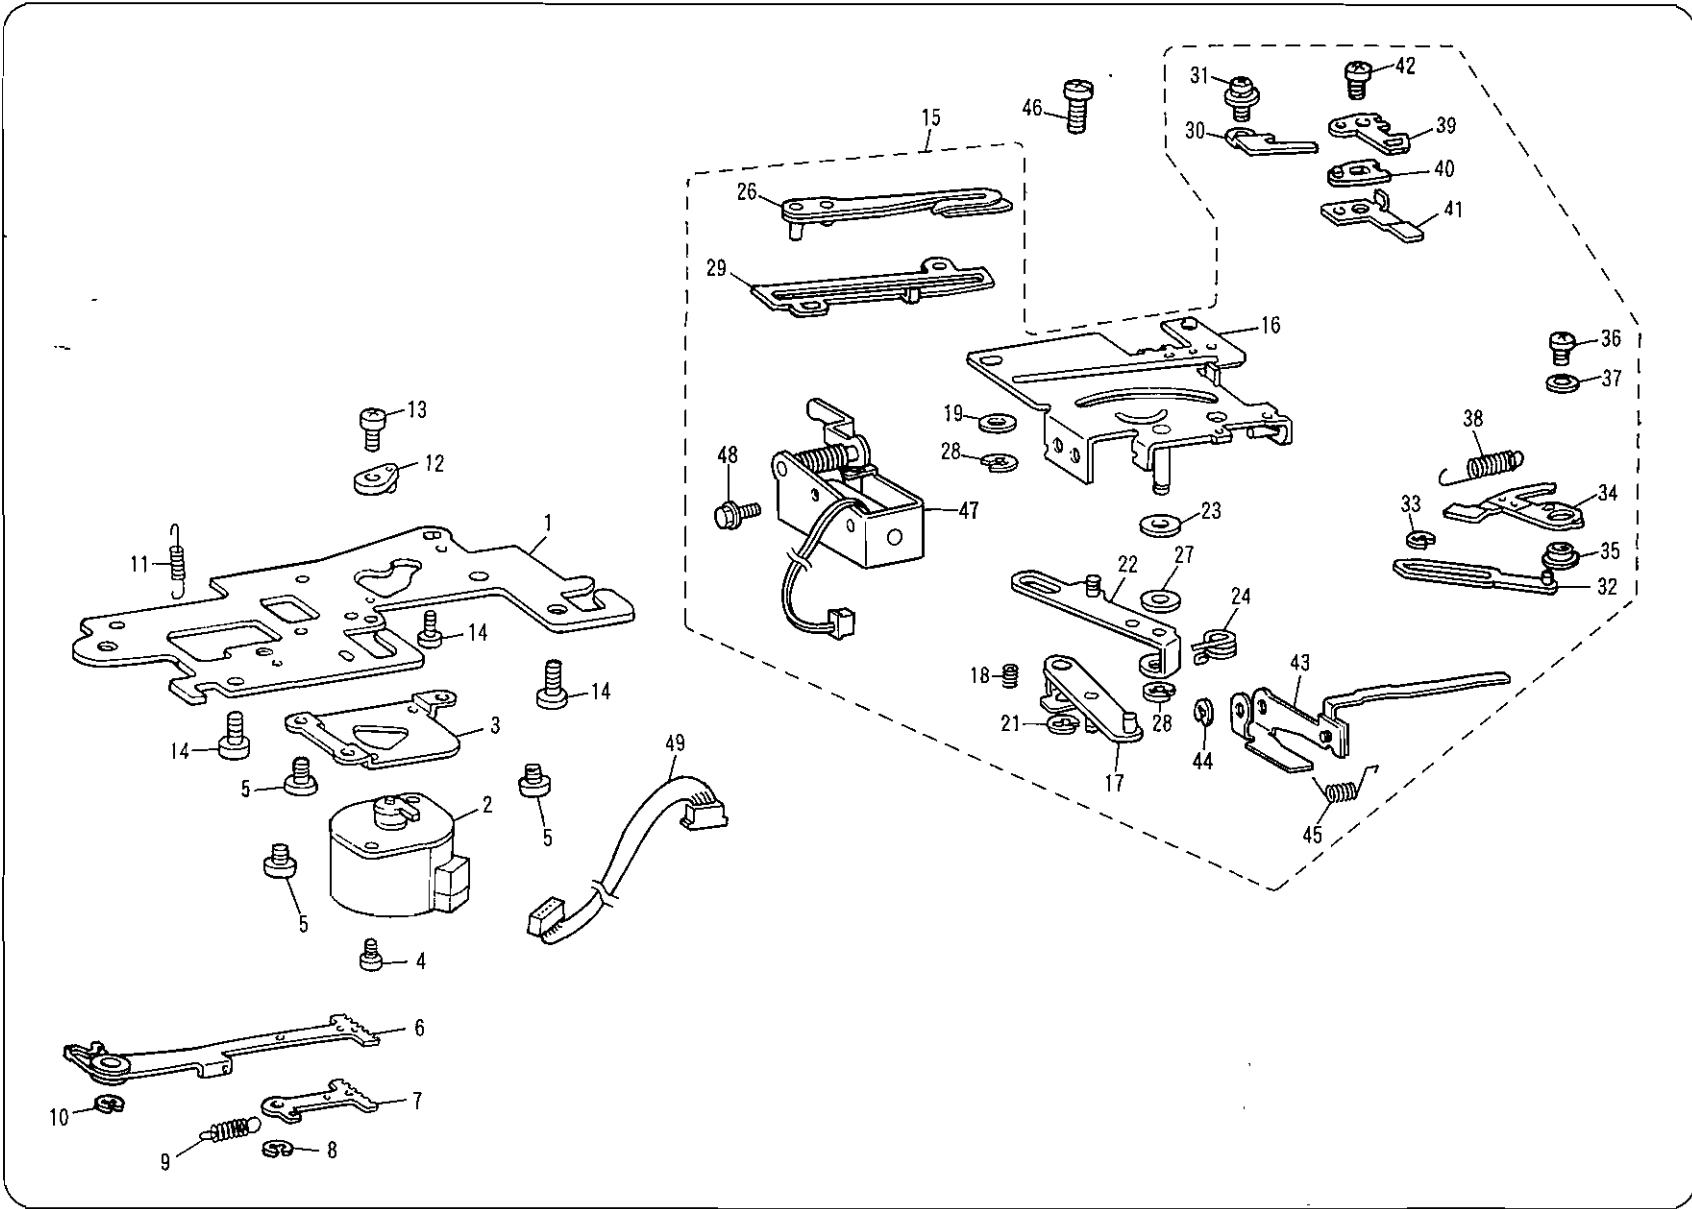

5

(6) LOWER SHAFT AND ROTARY HOOK

Ref. No.	Parts No.	Parts Name	Ref. No.	Parts No.	Parts Name	Ref. No.	Parts No.	Parts Name
1	X58955001	Lower shaft assembly						
2	X54780151	Bushing presser						
3	060400816	Screw						
4	X50749001	Lower shaft supporting plate						
5	060400816	Screw						
6	X52753001	Lower shaft gear						
7	X58887000	Thread cutting cam						
8	X56160001	Outer rotary hook assembly						
9	X53553101	Inner rotary hook bracket assembly						
10	060400616	Screw						
11	X57177201	Inner rotary hook assembly						
12	137804101	Outer rotary hook shaft						
13	137805001	Washer						
14	137976001	Washer						
15	014400632	Screw						
16	136492101	Bobbin						
17	X56168001	Photo diode assembly						
18	060400616	Screw						
19	X56067000	SC switch holder						
20	X56068001	SC switch assembly						
21	X56175001	Photo transistor assembly						
22	052300606	Screw						
23	060400816	Screw