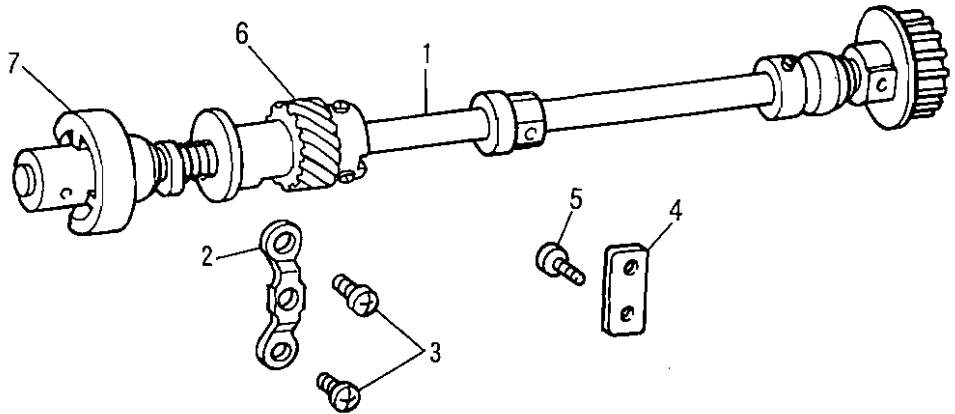

6

(7) ZIGZAG MECHANISM, BOBBIN WINDER AND THREAD GUIDE

Ref. No.	Parts No.	Parts Name	Ref. No.	Parts No.	Parts Name	Ref. No.	Parts No.	Parts Name
1	X56179001	Zigzag pulse motor assembly	34	X52102001	Spring	63	048020346	Stop ring
2	X56180001	Zigzag pulse motor holder	35	X56202001	Bobbin winder switch assembly	64	X58061001	Spring
3	X56183100	Zigzag gear A				65	048020346	Stop ring
4	X56184100	Zigzag gear B	36	062260516	Screw	66	X56220001	Switch assembly
5	048040346	Stop ring	37	060400816	Screw	67	062260516	Screw
6	X56185001	Spring	38	X57045001	Felt	68	060400616	Screw
7	X56186001	Z gear stopper	39	X56205101	Auto tension pulse motor holder	69	X56222001	Tension releaser assembly
8	060300416	Screw				70	132385001	Stud screw
9	Z25460001	Zigzag pulse motor	40	Z25485001	Auto tension pulse motor	71	X56225001	Thread guard plate
9-1	X56771001	ZPM lead wire	41	060300416	Screw	72	X56703001	Thread take-up spring
10	X56187001	Sensor board assembly	42	X53814001	Auto tension pulse motor gear	73	X53828001	Thread take-up spring case
11	052300606	Screw				74	X58316001	Thread cutting shutter
12	060300416	Screw	43	137977000	Washer	75	124521001	Spring washer
13	X58064001	ZPM gear	44	X51639001	AT gear	76	062401615	Screw
14	X58274001	Thread guard	45	Z51641000	AT gear	77	X56227001	Thread cutting sensor holder A
15	052300606	Screw	46	X51642001	Spring			
16	014300332	Screw	47	048020346	Stop ring	78	X56933001	Thread cutting sensor holder B
17	X56731000	Washer	48	X56209001	Solenoid assembly			
18	025050135	Washer	49	X56211001	Thread guide plate A assembly	79	060300616	Screw
19	X53027000	Washer				80	052300606	Screw
20	X56193001	Zigzag connecting rod assembly	50	060300416	Screw	81	X56228001	Sensor board assembly
21	048030346	Stop ring	51	060300416	Screw	82	130128001	Washer
22	117851001	Washer	52	X56213101	Roller supporting arm assembly	83	X56581001	Spring
23	025040135	Washer				84	052300606	Screw
24	060400816	Screw	53	X56214101	Roller supporting arm	85	X56230001	Thread guard cover
25	X50559000	Zigzag adjusting nut	54	X56597001	Roller holder	86	052300606	Screw
26	062301006	Screw	55	X51657000	Roller	87	X56579001	Thread guide plate C assembly
27	X58357001	Bobbin winder base plate	56	X51658000	Roller wheel			
28	137992001	Spring	57	048025346	Stop ring	88	X56595000	Thread guide plate D
29	X58927051	Bobbin winder assembly	58	048030346	Stop ring	89	X56232000	Thread guide wire
30	125928000	Spring	59	X51659001	Spring	90	060400416	Screw
31	120448001	Bobbin winder rubber ring	60	X58069001	Thread guide link A assembly	91	X55260002	Spool presser
32	120263001	Stud screw	61	X58062001	Spring	92	X58266001	Auto tension assembly
33	102571003	Nut	62	062300416	Screw	93	X58315001	Thread guard plate assembly
						94	X56197001	Bobbin winder assembly