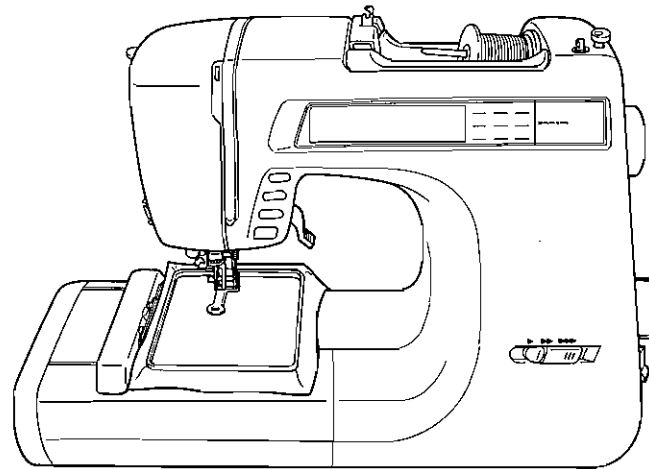

**Parts Catalogue For
Computerized Sewing Machine
MODEL 895
PC7500
ESi2**

Parts Catalogue For Computerized Sewing Machine

CONTENTS

Ref. No.	Page	Title
1	2-3	Principal parts
2	4-5	Upper shaft and Needle bar
3	6-7	Thread take-up lever and Presser bar
4	8-9	Feed mechanism
5	10-11	Side feed and Thread cutting
6	12-13	Lower shaft and Rotary hook
7	14-15	Zigzag mechanism, Bobbin winder and Thread guide
8	16-17	Lamp, Main PC board assembly and Motor unit
9	18-19	Accessory
10	20-21	Embroidery unit