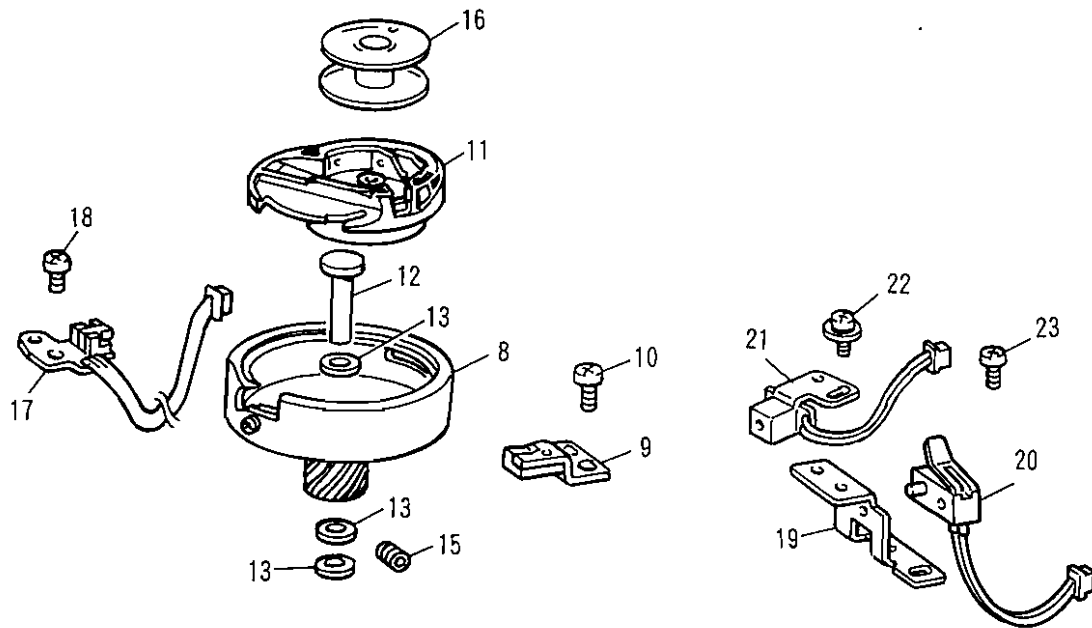

6

(7) ZIGZAG MECHANISM, BOBBIN WINDER AND THREAD GUIDE

Ref. No.	Parts No.	Parts Name	Ref. No.	Parts No.	Parts Name	Ref. No.	Parts No.	Parts Name
1	X56179001	Zigzag pulse motor assembly	34	X52102001	Spring	63	048020346	Stop ring
2	X56180001	Zigzag pulse motor holder	35	X56202001	Bobbin winder switch assembly	64	X58061001	Spring
3	X56183100	Zigzag gear A				65	048020346	Stop ring
4	X56184100	Zigzag gear B	36	062260516	Screw	66	X56220001	Switch assembly
5	048040346	Stop ring	37	060400816	Screw	67	062260516	Screw
6	X56185001	Spring	38	X57045001	Felt	68	060400616	Screw
7	X56186001	Z gear stopper	39	X56205101	Auto tension pulse motor holder	69	X56222001	Tension releaser assembly
8	060300416	Screw				70	132385001	Stud screw
9	Z25460001	Zigzag pulse motor	40	Z25485001	Auto tension pulse motor	71	X56225001	Thread guard plate
9-1	X56771001	ZPM lead wire	41	060300416	Screw	72	X56703001	Thread take-up spring
10	X56187001	Sensor board assembly	42	X53814001	Auto tension pulse motor gear	73	X53828001	Thread take-up spring case
11	052300606	Screw				74	X58316001	Thread cutting shutter
12	060300416	Screw	43	137977000	Washer	75	124521001	Spring washer
13	X58064001	ZPM gear	44	X51639001	AT gear	76	062401615	Screw
14	X58274001	Thread guard	45	Z51641000	AT gear	77	X56227001	Thread cutting sensor holder A
15	052300606	Screw	46	X51642001	Spring			
16	014300332	Screw	47	048020346	Stop ring	78	X56933001	Thread cutting sensor holder B
17	X56731000	Washer	48	X56209001	Solenoid assembly			
18	025050135	Washer	49	X56211001	Thread guide plate A assembly	79	060300616	Screw
19	X53027000	Washer				80	052300606	Screw
20	X56193001	Zigzag connecting rod assembly	50	060300416	Screw	81	X56228001	Sensor board assembly
21	048030346	Stop ring	51	060300416	Screw	82	130128001	Washer
22	117851001	Washer	52	X56213101	Roller supporting arm assembly	83	X56581001	Spring
23	025040135	Washer				84	052300606	Screw
24	060400816	Screw	53	X56214101	Roller supporting arm	85	X56230001	Thread guard cover
25	X50559000	Zigzag adjusting nut	54	X56597001	Roller holder	86	052300606	Screw
26	062301006	Screw	55	X51657000	Roller	87	X56579001	Thread guide plate C assembly
27	X58357001	Bobbin winder base plate	56	X51658000	Roller wheel			
28	137992001	Spring	57	048025346	Stop ring	88	X56595000	Thread guide plate D
29	X58927051	Bobbin winder assembly	58	048030346	Stop ring	89	X56232000	Thread guide wire
30	125928000	Spring	59	X51659001	Spring	90	060400416	Screw
31	120448001	Bobbin winder rubber ring	60	X58069001	Thread guide link A assembly	91	X55260002	Spool presser
32	120263001	Stud screw	61	X58062001	Spring	92	X58266001	Auto tension assembly
33	102571003	Nut	62	062300416	Screw	93	X58315001	Thread guard plate assembly
						94	X56197001	Bobbin winder assembly