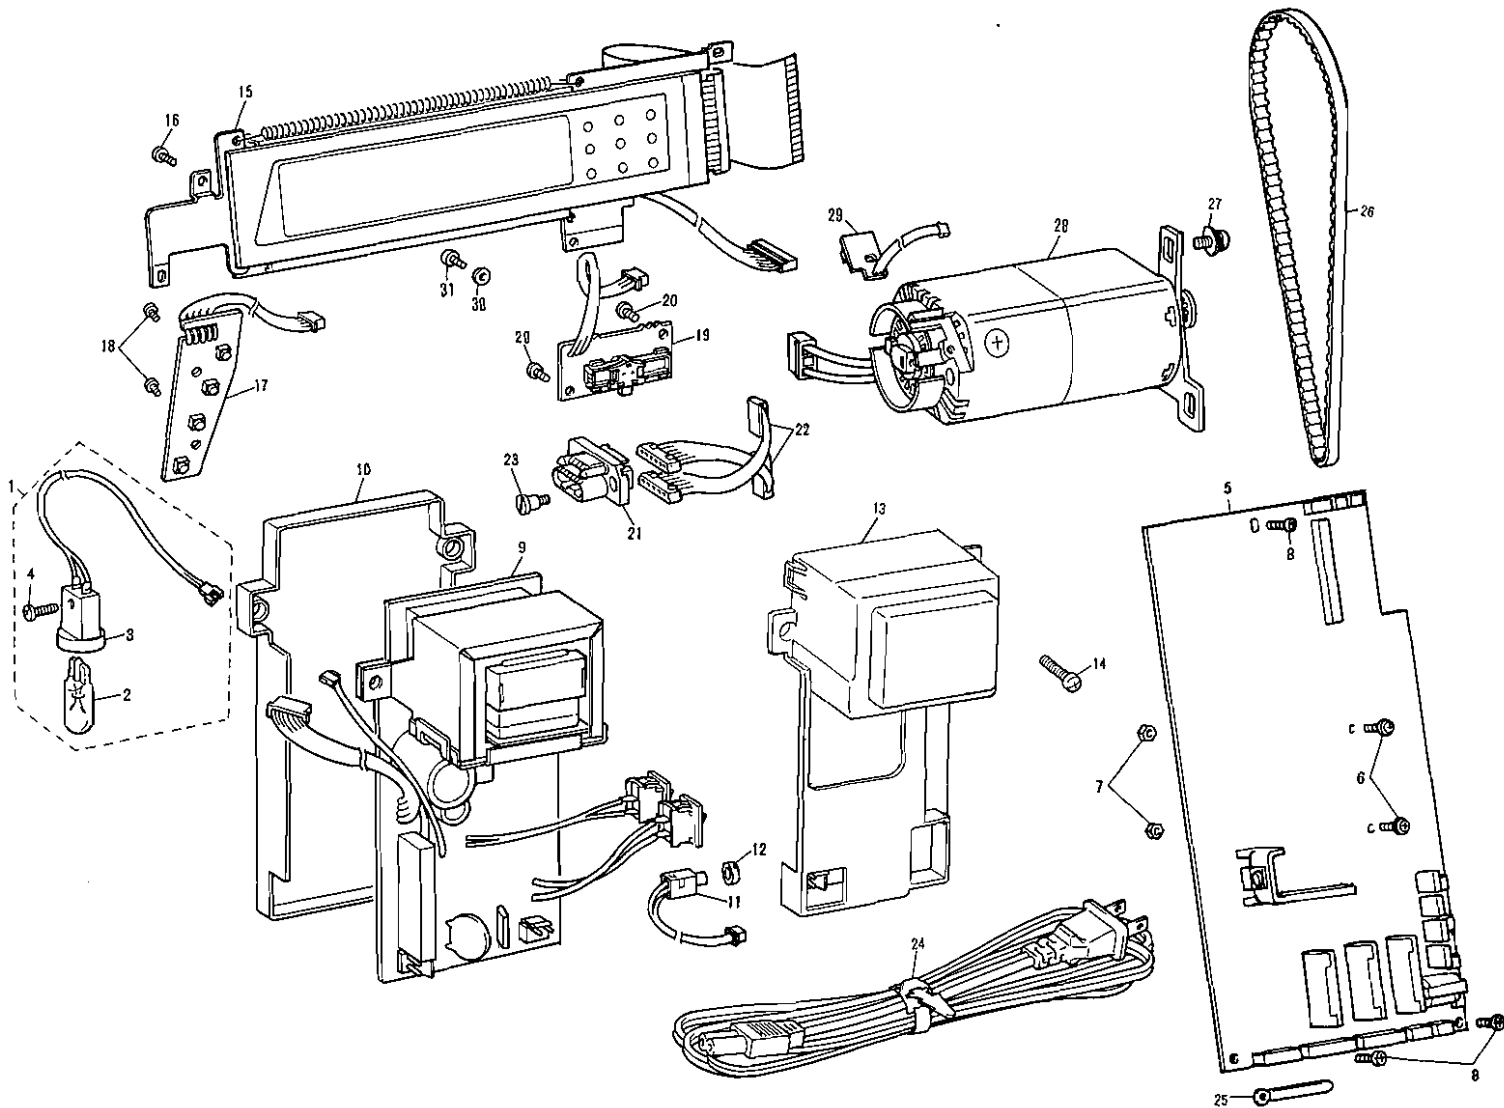

(9) ACCESSORY

Ref. No.	Parts No.	Parts Name	Ref. No.	Parts No.	Parts Name	Ref. No.	Parts No.	Parts Name
1	X51162001	Overlock stitch foot						
2	103561002	Zipper foot						
3	X56409001	Blind stitch foot						
4	X51804001	Stitch foot						
5	129881001	Button hole foot						
6	X53840201	Transparebcy presser foot						
7	136492101	Bobbin						
8	X54243001	Seam ripper						
9	X53666001	Screw driver						
10	132680001	Needle set