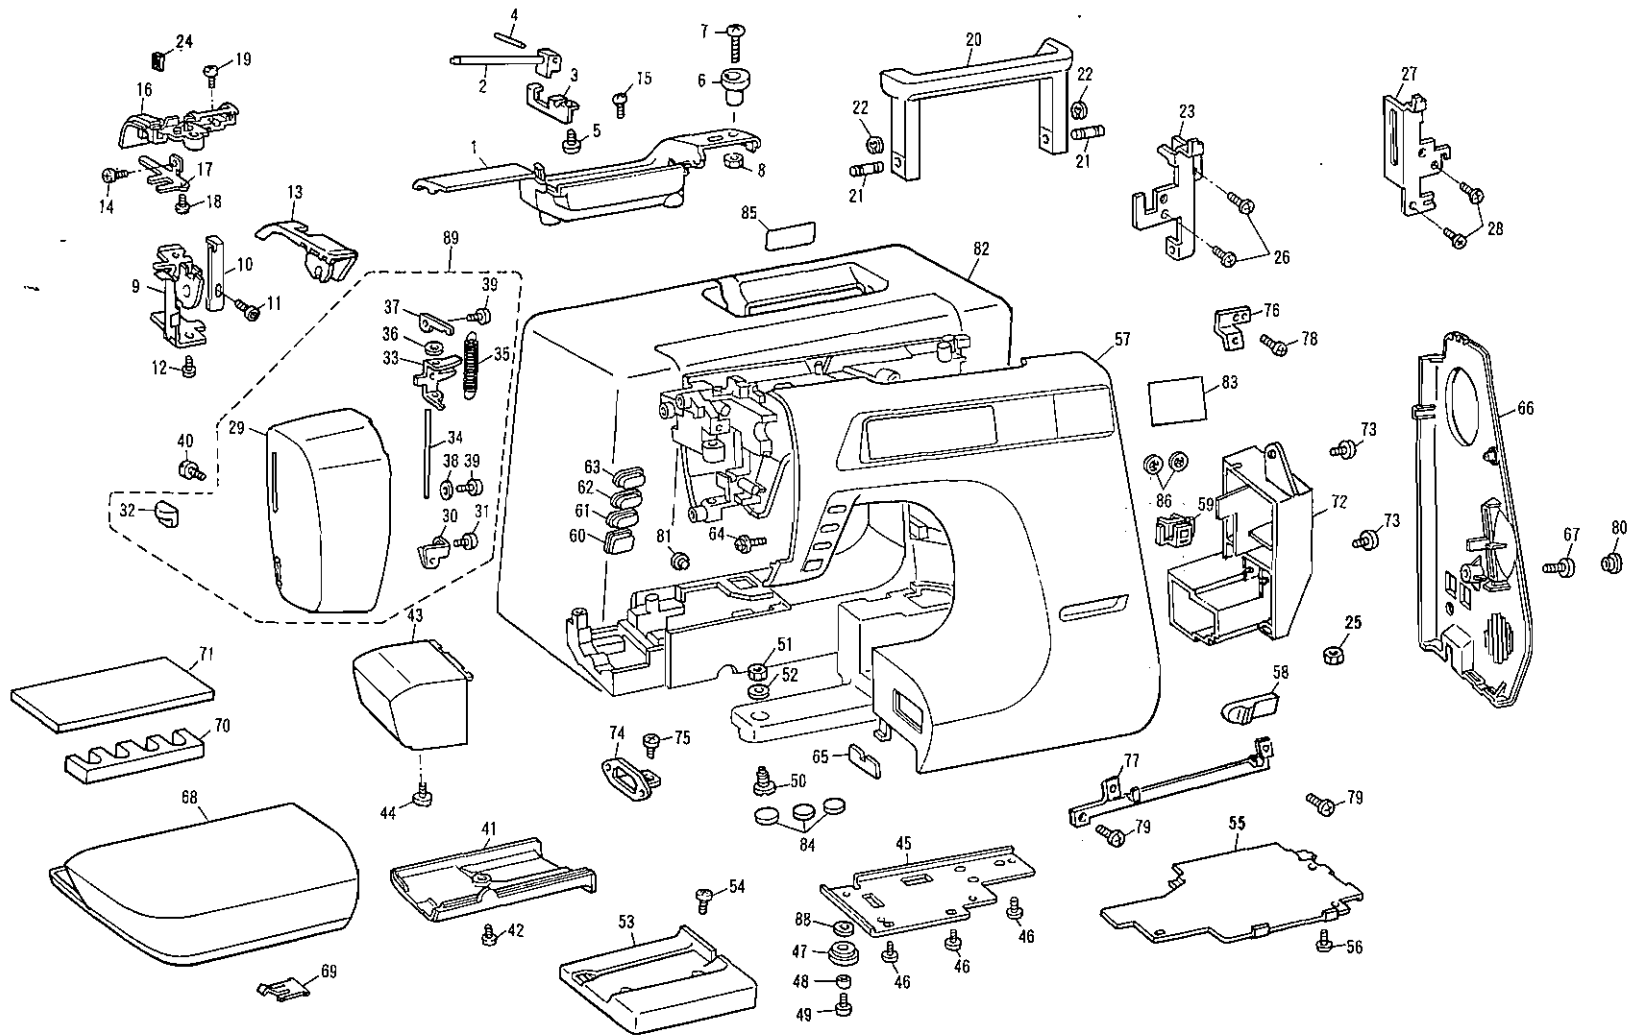

(2) UPPER SHAFT AND NEEDLE BAR

Ref. No.	Parts No.	Parts Name	Ref. No.	Parts No.	Parts Name	Ref. No.	Parts No.	Parts Name
1	X55961001	Upper shaft assembly	31	X50109000	Needle bar thread guide	61	132467001	Collar
2	X54013051	Screw	32	X53053001	Screw	62	060300616	Screw
3	123006001	Screw	33	125161000	Needle guide plate	63	X58035001	Cloth selecting sensor
4	X52478001	Presser plate	34	X53896001	Needle clamp	64	X56020001	PT lever assembly
5	060400816	Screw	35	131226001	Needle clamp screw	65	014300332	Screw
6	X55969000	Timing belt	36	117914011	Needle	66	X52609001	Washer
7	X51916001	Belt adjusting pulley	37	X54971001	Threader hook assembly	67	X52569001	Nut
8	0A4400806	Screw	38	X55995001	HR solenoid holder	68	X51569001	Spring
9	X55970001	NP board assembly			assembly	69	060400616	Screw
10	060400616	Screw	39	060300616	Screw	70	X58055001	Needle plate
11	X58328001	Needle bar supporter	40	X56468001	Collar	71	X50487001	Screw
		assembly	41	014400432	Screw	72	X56025001	Inner rotary hook presser
12	X51920001	Pin	42	X56469001	Eccentric screw	73	X56026001	Slide button
13	014300332	Screw	43	X56960001	Nut	74	X56027001	Slide button supporter
14	X56466000	Needle supporter stud A	44	X55980001	Spring	75	060260316	Screw
15	X56551000	Needle bar supporter stud	45	110735001	Washer	76	X57815001	Thread cutter cover
		C	46	X56004001	Needle bar supporter stud	77	X56029001	Needle plate cover spring
16	014400432	Screw			holder	78	060260316	Screw
17	X57643001	Set plate	47	X56464001	Needle bar supporter arm	79	X56033001	Lower thread cutter
18	060300616	Screw	48	048020346	Stop ring	80	X56828151	Needle plate cover
19	X57758051	Spring	49	060400616	Screw	81	137977000	Washer
20	X55981001	Needle bar	50	X57822001	Spring			
21	X55983050	Needle threader position	51	X58511000	Washer			
		setter	52	061300516	Screw			
22	012400432	Screw	53	X56035001	Lamp holder			
23	X55984001	Needle bar block assembly	54	060400616	Screw			
24	012400432	Screw	55	X56470001	Face plate supporting			
25	X55990001	Needle bar guide			plate			
26	060300416	Screw	56	X57650001	BH switch plate assembly			
27	X55991051	Needle bar crank rod	57	060300416	Screw			
		assembly	58	X57651001	BH switch lever assembly			
28	X58237001	Spring	59	X57750001	BH change switch			
29	X55944051	Needle bar crank			assembly			
30	132051001	Screw	60	062020416	Screw