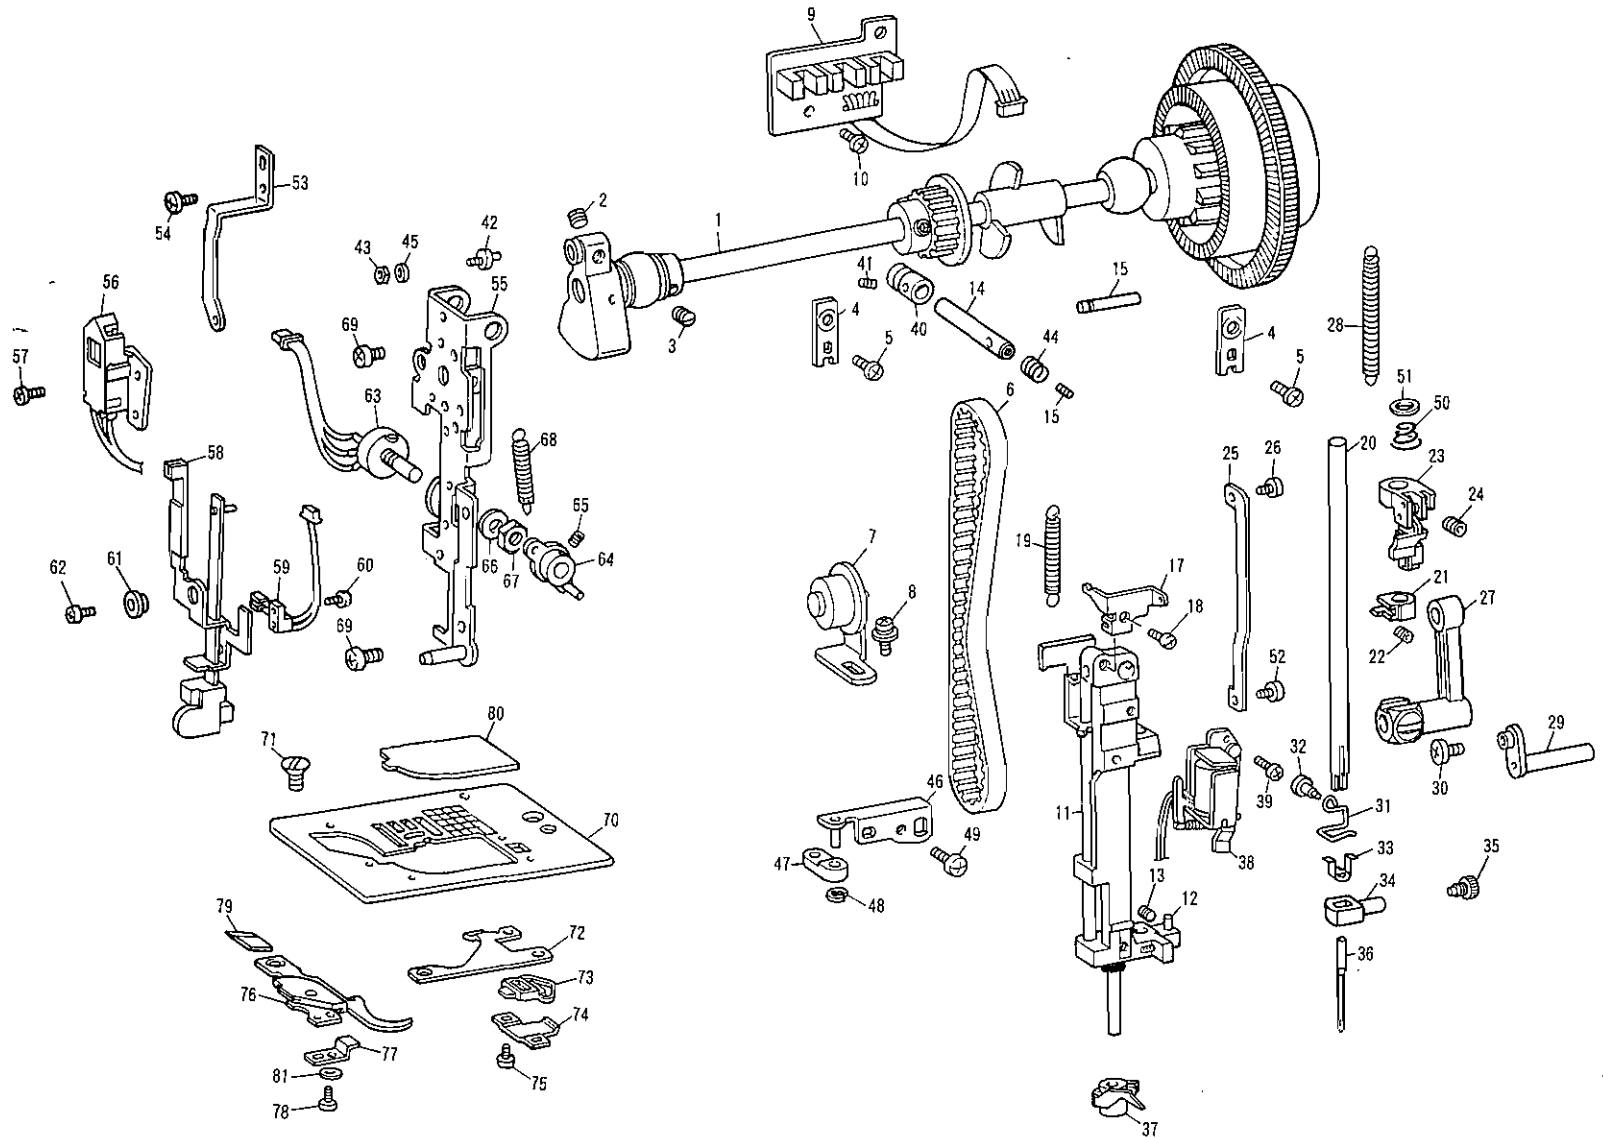

**Parts Catalogue For
Computerized Sewing Machine
MODEL 895
PC7500
ESi2**

Parts Catalogue For Computerized Sewing Machine

CONTENTS

Ref. No.	Page	Title
1	2-3	Principal parts
2	4-5	Upper shaft and Needle bar
3	6-7	Thread take-up lever and Presser bar
4	8-9	Feed mechanism
5	10-11	Side feed and Thread cutting
6	12-13	Lower shaft and Rotary hook
7	14-15	Zigzag mechanism, Bobbin winder and Thread guide
8	16-17	Lamp, Main PC board assembly and Motor unit
9	18-19	Accessory
10	20-21	Embroidery unit

(3) THREAD TAKE-UP LEVER AND PRESSER BAR

Ref. No.	Parts No.	Parts Name	Ref. No.	Parts No.	Parts Name	Ref. No.	Parts No.	Parts Name
1	X58830001	Thread guide						
2	X57176051	Thread guide plate						
3	060260316	Screw						
4	060400416	Screw						
5	060400616	Screw						
6	X56675001	Thread guide plate						
7	060300416	Screw						
8	X56048051	Thread take-up lever						
9	X51547251	Thread take-up link						
10	048040346	Stop ring						
11	X56293000	Thread take-up lever plate						
12	060300416	Screw						
13	X56049001	Thread take-up lever stud						
14	048040346	Stop ring						
15	X53838001	Washer						
16	X50532001	Presser plate						
17	060400616	Screw						
18	025030132	Washer						
19	136551151	Presser bar						
20	132449001	Presser bar spring						
21	X56050001	Presser bar guide bracket						
22	132451001	Screw						
23	X56051001	Presser foot lifter						
24	X56052001	Stud for presser foot lifter						
25	048040346	Stop ring						
26	X50532001	Presser plate						
27	060400616	Screw						
28	X56053001	Presser bar spring stud						
29	048040346	Stop ring						
30	014400432	Screw						
31	129855001	Presser holder assembly						
32	132730151	Screw						
33	137748101	Zigzag presser foot						