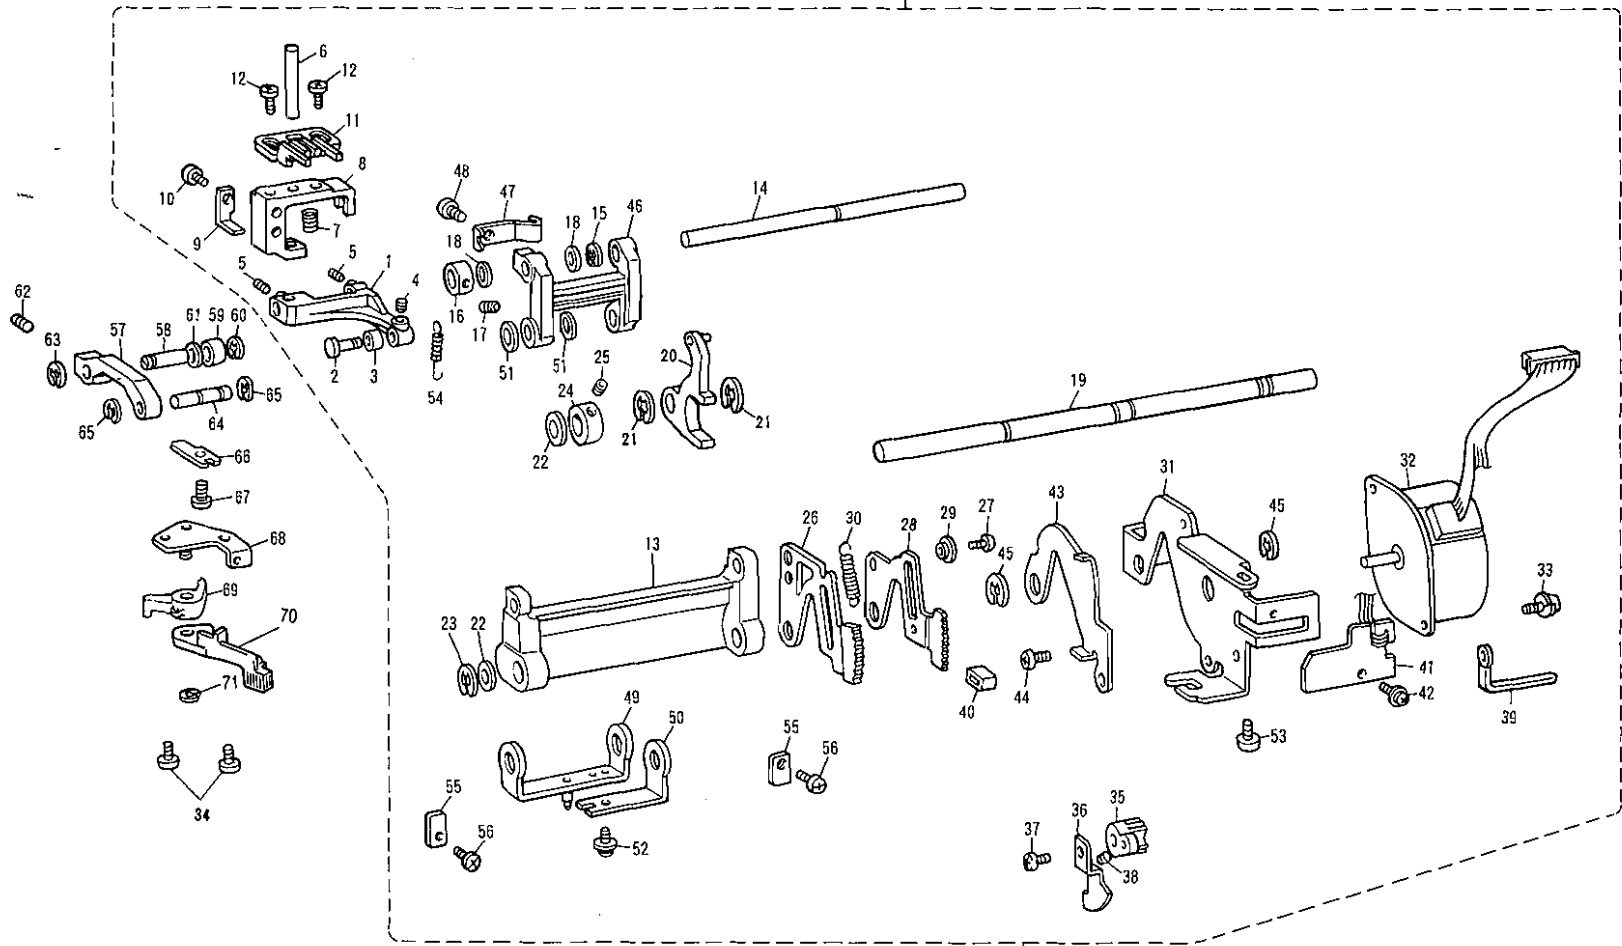

72

(5) SIDE FEED AND THREAD CUTTING

Ref. No.	Parts No.	Parts Name	Ref. No.	Parts No.	Parts Name	Ref. No.	Parts No.	Parts Name
1	X56087101	Thread cutting base plate	32	X56123001	Bobbin presser lever assembly			
2	Z25468001	Side feed pulse motor						
3	X56089001	Side feed pulse motor holder	33	048030346	Stop ring E3			
4	060300416	Screw	34	X56126101	Bobbin presser assembly			
5	060400416	Screw	35	X56129101	Collar			
6	X56090001	Side feed plate assembly	36	060300516	Screw M3 × 5			
7	X56094001	Side feed plate gear	37	026030236	Washer			
8	048030346	Stop ring	38	X58873001	Spring			
9	X56095001	Spring	39	X56133001	Fixed blade			
10	048040346	Stop ring	40	X56134001	Spacer			
11	X53802001	Spring	41	X56544001	Inner rotary hook presser			
12	X56096000	Side feed stopper	42	060300616	Screw M3 × 6			
13	060400616	Screw	43	X58874001	Lower thread guide plate assembly			
14	060400616	Screw	44	048030346	Stop ring E3			
15	X58863001	Thread cutting complete	45	X58877001	Spring			
16	X58864001	Thread cutting frame assembly	46	060400616	Screw 4 × 6			
17	X58867001	Thread cutting lever assembly	47	X58878001	Thread cutting solenoid assembly			
18	X58869001	Spring	48	060300516	Screw M3 × 5			
19	137713000	Washer	49	X56772001	SPM lead wire			
20	048040346	Stop ring E4						
21	048040346	Stop ring E4						
22	X58870001	Thread cutting lever assembly						
23	025710232	Washer 4.76						
24	X58872001	Spring						
26	X56117101	Movable blade assembly						
27	025710132	Washer 4.76						
28	048040346	Stop ring E4						
29	X56412000	Thread cutter spacer						
30	X56691000	Thread cutter presser plate						
31	575039003	Screw 3 × 5 DA