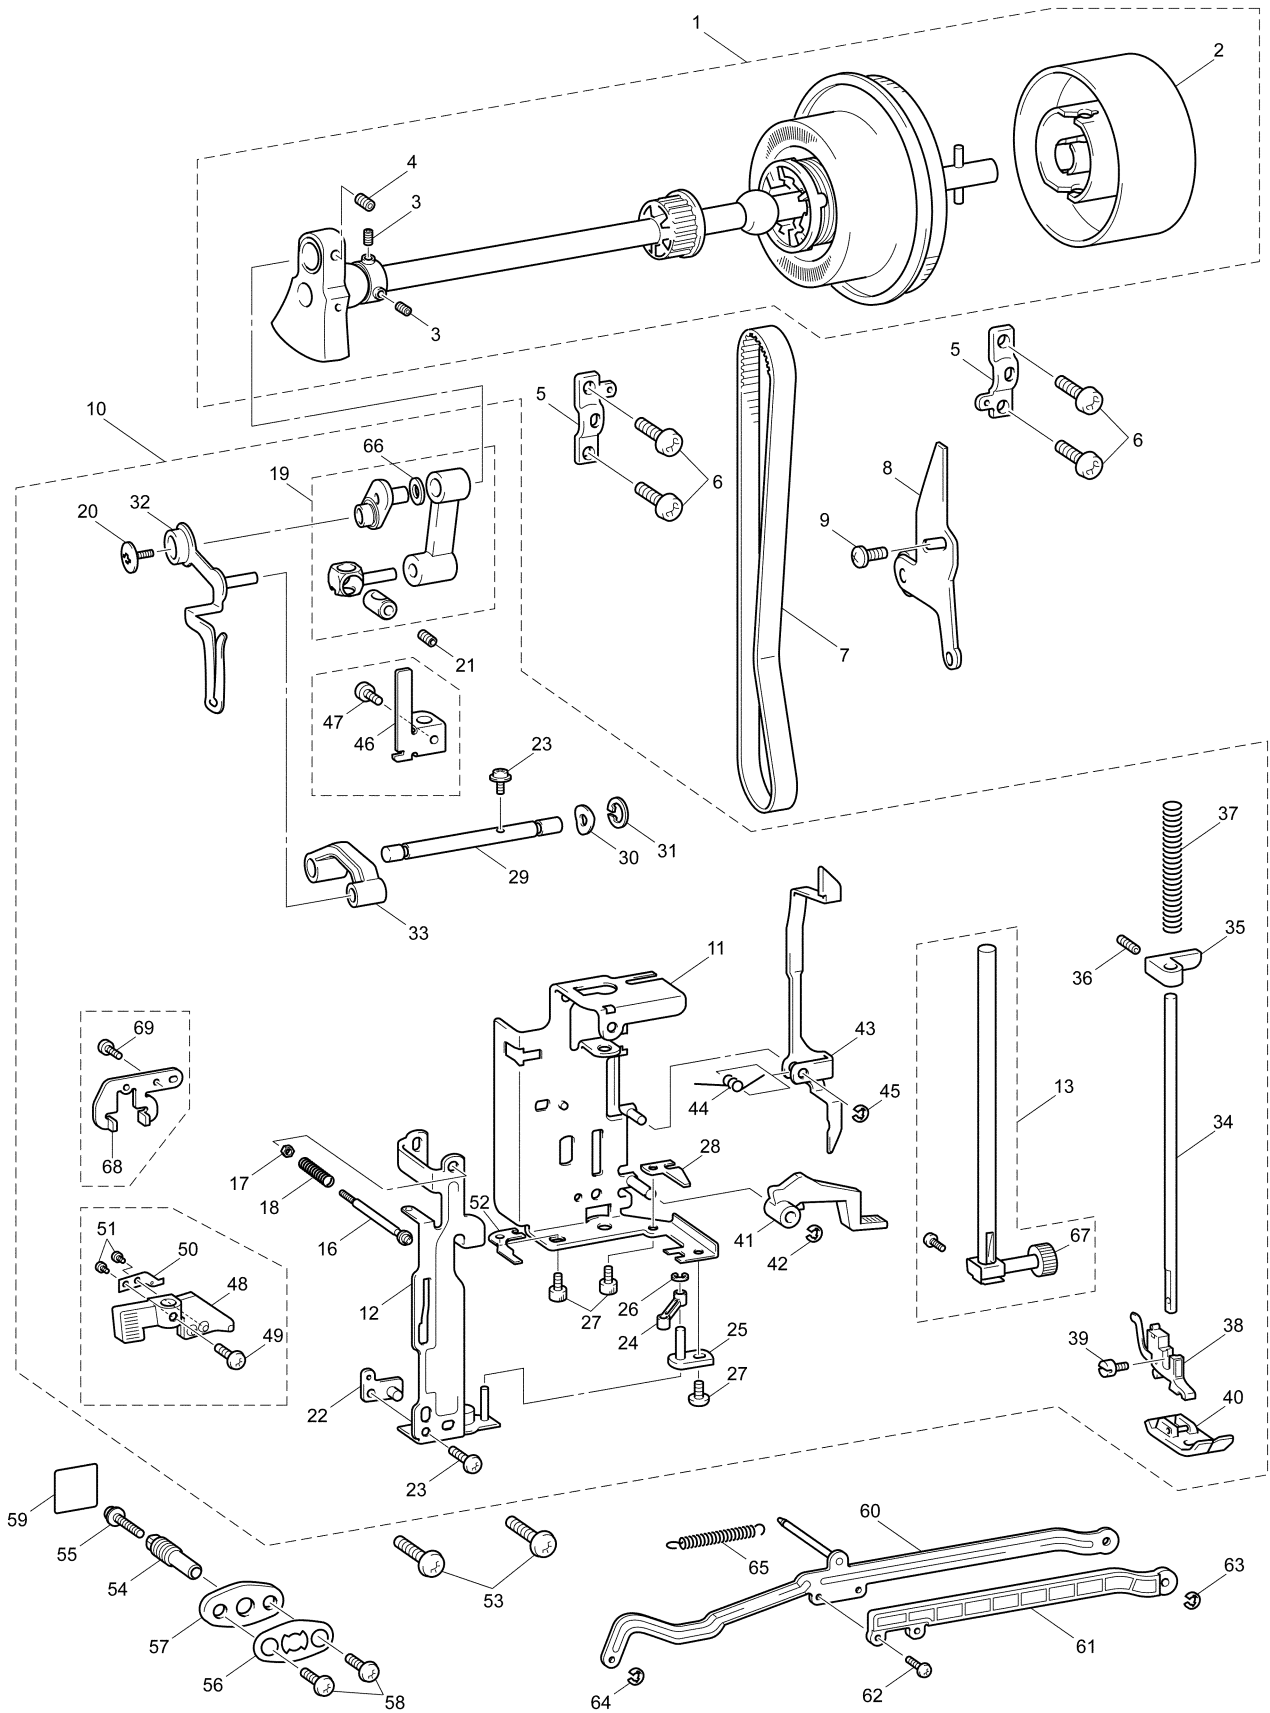

(2) UPPER SHAFT / NEEDLE BAR, PRESSER / ZIGZAG MECHANISM

No.	CODE	NAME	REMARKS	No.	CODE	NAME	REMARKS
UPPER SHAFT MECHANISM							
1	XE3701001	UPPER SHAFT SUPPLY ASSY	1000006160	34	XC6565121	PRESSER BAR (XL2230: U.S.A., CHILE, XL2130NT, XL2220NT, 2220PLUS, comfort 10, 15, 12, XL2121, 2230: TAIWAN, Vesta, Ministar Pink, Blue, ROSE VIOLET, WINE)	060013
2	XC3529021	PULLEY		35	XC4899121	PRESSER BAR CLAMP	050261
3	014400432	SET SCREW, SOCKET (CP) M4 x 4		36	XC7207021	SCREW STUD M5	050037
4	012500532	SET SCREW, SOCKET (FT) M5 x 5		37	XC4900021	SPRING	
5	XC4868020	UPPER SHAFT BEARING PRESSER (OTHER)		38	XC3015031	PRESSER FEED HOLDER ASSY	1000003188
	XC3534121	UPPER SHAFT BEARING PRESSER (XL2120, 2220: SIN, HKG, Ministar Pink , Blue, ROSE VIOLET, WINE)		39	132730122	TIGHTENING SCREW 3.57	
6	XC3496021	GIZA TITE 5 x 16	CHG	40	XC4901021	ZIGZAG PRESSER FOOT	060010
7	XC4869021	T BELT 420-5GT-6		41	XC4902021	PRESSER FOOT LIFTER	
8	XC4870021	TENSION PULLEY ASSY		42	048040343	RETAINING RING, E4	1000001451
9	0A4400806	SCREW, PAN (S/P WASHER) M4 x 8		43	XC4903020	THREAD RELEASE LEVER	
NEEDLE BAR, PRESSER MECHANISM							
10	XE1746101	NEEDLE-PRESSER MODULE (OTHER)		44	XC4904121	SPRING	040135
	XE1295101	NEEDLE-PRESSER MODULE (XL2230: U.S.A., CHILE, XL2130NT, XL2220NT, RS-11, Vesta, 2220PLUS, comfort 10, 15, 12, XL2121, 2230: TAIWAN, Ministar Pink, Blue, ROSE VIOLET, WINE)	1000003188	45	146200021	RETAINING RING, CS4	
11	XC4875221	BASE HOLDER ASSY	050255	46	XC6564020	THREAD POSITIONIG PLATE (XL2230: U.S.A., CHILE, XL2130NT, XL2220NT, Vesta, 2220PLUS, comfort 10, 15, 12, XL2121, 2230: TAIWAN Ministar Pink, Blue, ROSE VIOLET, WINE)	
12	XC4880121	NEEDLE HOLDER SUB ASSY	060048	47	060260406	SCREW, BIND M2.6 x 4 (XL2230: U.S.A., CHILE, XL2130NT, XL2220NT, Vesta, 2220PLUS, comfort 10, 15, 12, XL2121, 2230: TAIWAN Ministar Pink, Blue, ROSE VIOLET, WINE)	
13	XD1219131	NEEDLE BAR ASSY N	ADD	48	XC6566121	NEEDLE THREADING LEVER (XL2230: U.S.A., CHILE, XL2130NT, XL2220NT, Vesta, 2220PLUS, comfort 10, 15, 12, XL2121, 2230: TAIWAN Ministar Pink, Blue, ROSE VIOLET, WINE)	060024
14	~~X58913021~~	~~BIND 2 x 3~~	DEL	49	0A5260606	SCREW, PAN(S/P WASHER)M2.6 x 6 (XL2230: U.S.A., CHILE, XL2130NT, XL2220NT, Vesta, 2220PLUS, comfort 10, 15, 12, XL2121, 2230: TAIWAN Ministar Pink, Blue, ROSE VIOLET, WINE)	
15	~~XE1127004~~	~~NEEDLE STOPPER PLATE~~	DEL	50	XA0445251	THREADER HOOK ASSEMBLY (XL2230: U.S.A., CHILE, XL2130NT, XL2220NT, Vesta, 2220PLUS, comfort 10, 15, 12, XL2121, 2230: TAIWAN Ministar Pink, Blue, ROSE VIOLET, WINE)	060001
16	XC4884021	NEEDLE HOLDER SHAFT		51	037200516	TAPPING SCREW, PAN V M2 x 5 (XL2230: U.S.A., CHILE, XL2130NT, XL2220NT, Vesta, 2220PLUS, comfort 10, 15, 12, XL2121, 2230: TAIWAN) Ministar Pink, Blue, ROSE VIOLET, WINE)	040207
17	X56851021	LOCK NUT		52	XC7525121	NEEDLE HOLDER STOPPER	040145
18	XC4885021	SPRING		53	XC4961021	GIZA TITE 5 x 20	CHG
19	XC6562131	NEEDLE BAR CRANK ROD ASSY	060084	54	XC4905121	ADJUSTING SCREW	060047
20	132051022	SCREW, FLAT SM3.57-40 x 7 L	CHG	55	060302506	SCREW BIND M3X25	050143
21	012400432	SET SCREW, SOCKET (FT) M4 x 4		56	XC6056120	PLATE SPRING	060029
22	XC4888021	ZIGZAG ADJUST PLATE ASSY					
23	XC3338021	SCREW 3 x 8	1000008481				
24	XC4963020	NEEDLE BAR SUPPORTER ARM					
25	XC4891021	NEEDLE SHAFT HOLDER ASSY					
26	048020343	RETAINING RING, E2	1000001451				
27	018300636	BOLT, SOCKET M3 x 6					
28	XC4894021	STOPPER					
29	XC4895021	SHAFT	CHG				
30	XZ5030001	WASHER, SPRING	060059				
31	048050343	RETAINING RING, E5	1000001451				
32	XC8564031	THREAD TAKE-UP LEVER	040230				
33	XC4897020	THREAD TAKE-UP LEVER LINK					
34	XC4898021	PRESSER BAR (OTHER)					

(2) UPPER SHAFT / NEEDLE BAR, PRESSER / ZIGZAG MECHANISM