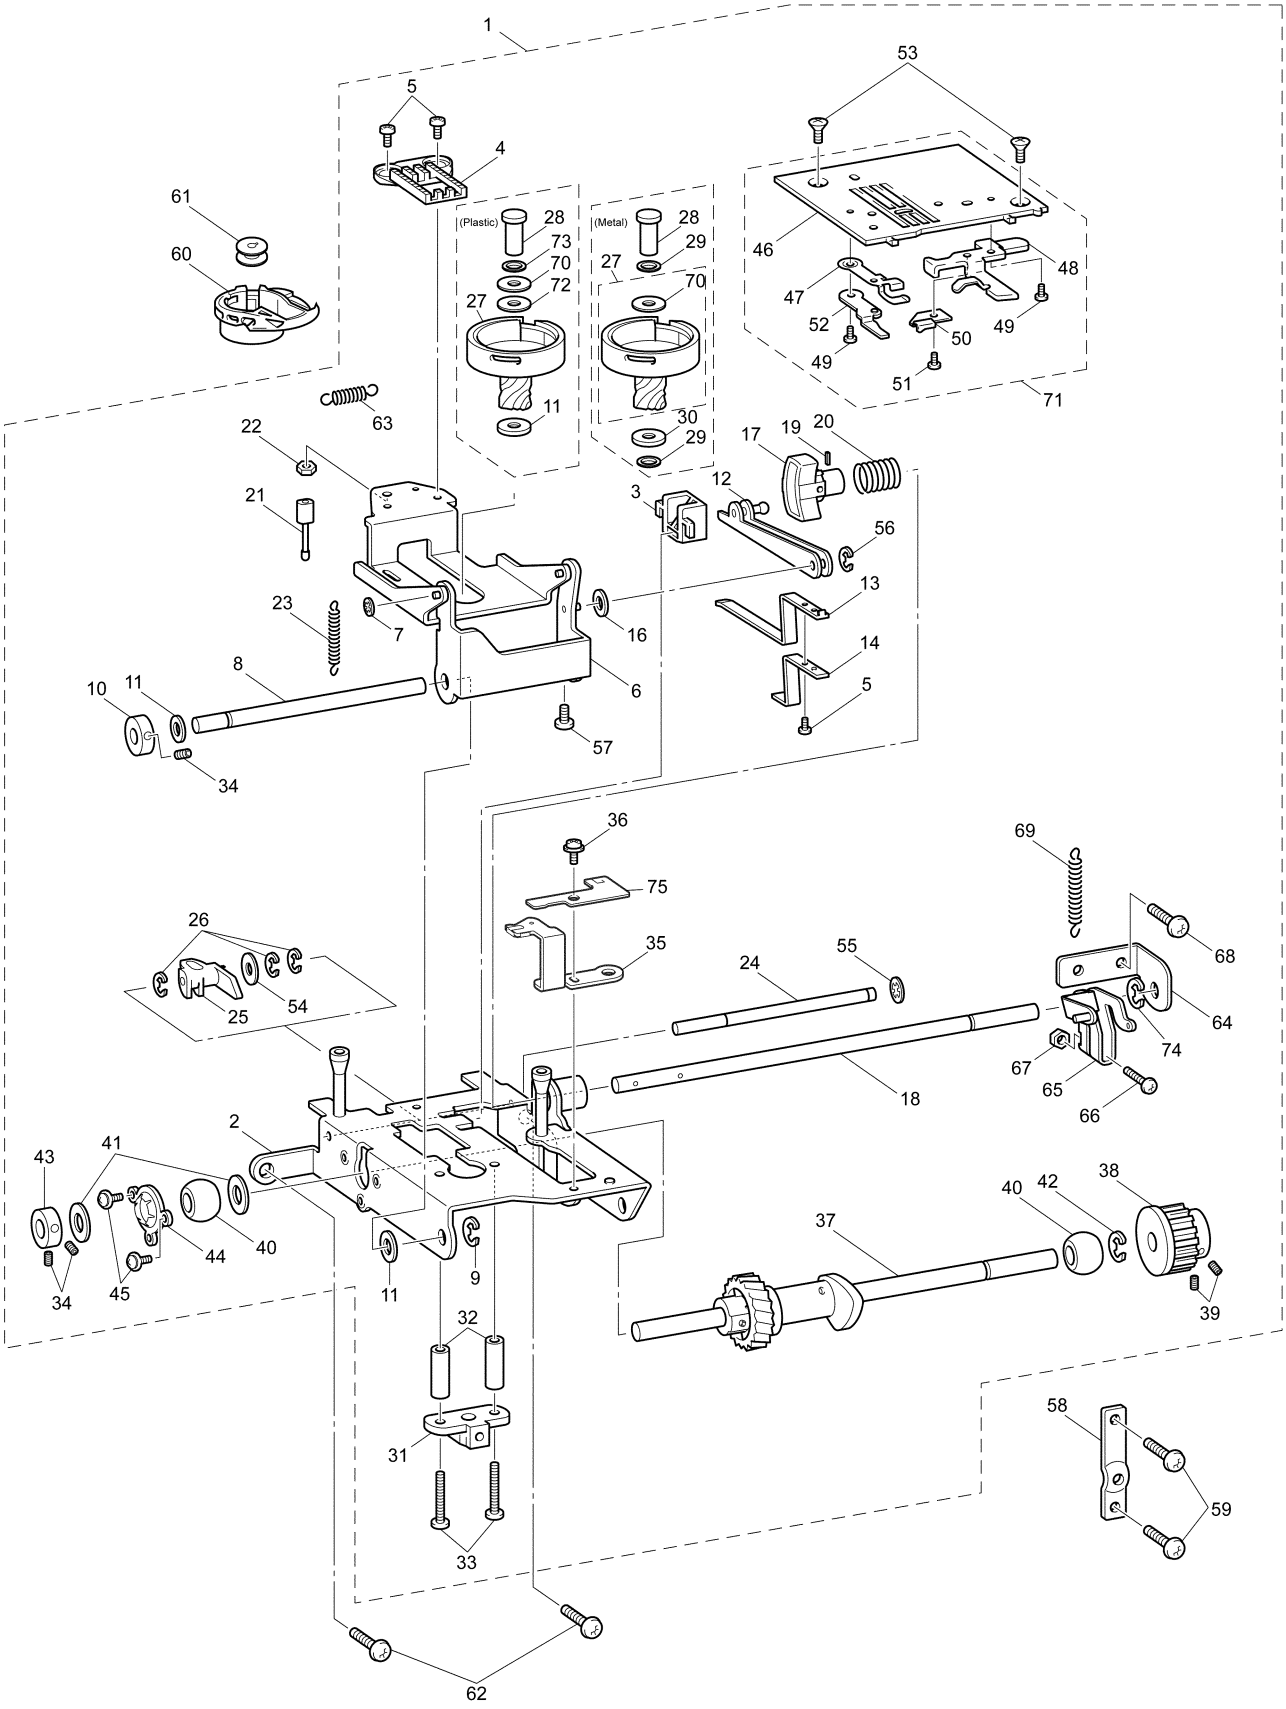

(3) FEED / FEED ADJUSTMENT MECHANISM

(3) FEED / FEED ADJUSTMENT MECHANISM

No.	CODE	NAME	REMARKS	No.	CODE	NAME	REMARKS
FEED MECHANISM							
1	XE0093001	FEED MODULE (Plastic Model)	1000009732	41	X51383020	WASHER, THRUST	
	XC4908321	FEED MODULE (Metal Model)	1000008154	42	048060343	RETAINING RING, E6	1000001451
2	XC4909121	BASE PLATE ASSY	1000006200	43	137768121	SET SCREW COLLAR	
3	XC4914021	FEED ARM SUPPORTER		44	XC4944021	BUSHING PRESSER B	
4	XC4915221	FEED DOG	1000006200	45	085310615	TAPTITE, BIND B M3 x 6	
5	060300816	SCREW, BIND M3 x 8		46	XC4946221	NEEDLE PLATE A	060030
6	XZ5022101	FEED BAR ASSY	1000006200	47	XC8991120	STOPPER PLATE	1000009732
7	120454021	RETAINING RING, CS3		48	XC8992121	F GEAR STOPPER PLATE	1000009732
8	XC4923020	HORIZONTAL FEED SHAFT		49	XD0196021	SCREW, BIND M2.6 x 3	1000009732
9	048050343	RETAINING RING, E5	1000001451	50	XD0060021	STOPPER PLATE B	1000009732
10	130676121	SET SCREW COLLAR		51	060300416	SCREW BIND M3 x 4	1000009732
11	X50546020	WASHER, THRUST		52	XD0059021	STOPPER PLATE L	1000009732
12	XC4924021	FEED ARM ASSY		53	X50487021	SCREW M4	1000010447
13	XC4927021	FEED SUPPORTING PLATE		54	025040332	WASHER, PLAIN L 4	
14	XC4928120	FEED SUPPORTING PLATE B	1000000733	55	146200021	RETAINING RING, CS4	
15	~~060300416~~	SCREW, BIND M3 x 4	DEL	56	X56655021	RETAINING RING: CSTW-3.5	
16	137999020	POLYESTER SLIDER		57	060400816	SCREW, BIND M4 x 8	
17	XC4929020	FEED ADJUSTER		58	XC4948020	BUSHING PRESSER A	
18	XC4930121	FEED ADJUSTING SHAFT	040218	59	XC3496021	GIZA TITE 5 x 16	CHG
19	047201242	PIN, SPRING ROLL AW2		60	XC8993321	INNER ROTARY HOOK ASSY (Plastic Model)	1000009732
20	XC4931021	SPRING			XC2209021	INNER ROTARY HOOK ASSY (Metal Model)	1000009732
21	XZ5024001	VERTICAL ADJUSTER SCREW ASSY	ADD	61	X52800120	BOBBIN	
22	XC2546021	M5 NUT	ADD	62	XC3805021	GIZA TITE 5 x 16	CHG
23	XC4935021	SPRING		63	XC6364021	SPRING	ADD
24	XC4936020	VERTICAL FEED SHAFT		FEED ADJUSTMENT MECHANISM			
25	XC2551020	VERTICAL LEVER		64	XC4949020	FEED CONNECTING HOLDER	
26	048030343	RETAINING RING, E3	1000001451	65	XC4950021	FEED CONNECTING LEVER ASSY	
27	XC8987021	OUTER ROTARY HOOK ASSY (Plastic Model)	1000009732	66	060401416	SCREW, BIND M4 x 14	
	XD0115021	OUTER ROTARY HOOK ASSY (Metal Model)	040238	67	021400205	NUT, 2 M4	
28	XD1943021	OUTER ROTARY HOOK SHAFT	050320	68	XC3496021	GIZA TITE 5 x 16	CHG
29	137805022	SPACER (Metal Model)		69	XC5062021	SPRING	
30	137976021	WASHER 6 (Metal Model)					
31	XC4937020	SHAFT SUPPORTER		70	XC0063021	MAGNET (Plastic Model)	ADD
32	XC4938020	COLLAR			XC0063051	MAGNET (Metal Model)	ADD
33	XC6551021	SCREW, PAN (S/P WASHER) M4 x 22	CHG	71	XC8990121	NEEDLE PLATE A ASSY	1000009732
34	014400432	SET SCREW, SOCKET (CP) M4 x 4		72	XC8989020	WASHER (Plastic Model)	ADD
35	XE3649001	INNER ROTARY HOOK BRACKET ASSY (OTHER)	1000009732	73	X53183021	WASHER (Plastic Model)	ADD
	XE3651001	INNER ROTARY HOOK BRACKET ASSY (ROSE VIOLET, WINE, XL2120, 2220: HKG)		74	048040346	RETAINING RING, E4	1000010404
36	0A5300806	SCREW PAN (S/P WASHER) M3 x 8	1000015250	75	XE7323101	IRH BRACKET SUPPORT PLATE	1000016146
37	XC4941021	LOWER SHAFT ASSY					
38	XC4943021	TIMING PULLEY D					
39	014500532	SET SCREW, SOCKET (CP) M5 x 5					
40	X52664020	LOWER SHAFT BUSHING