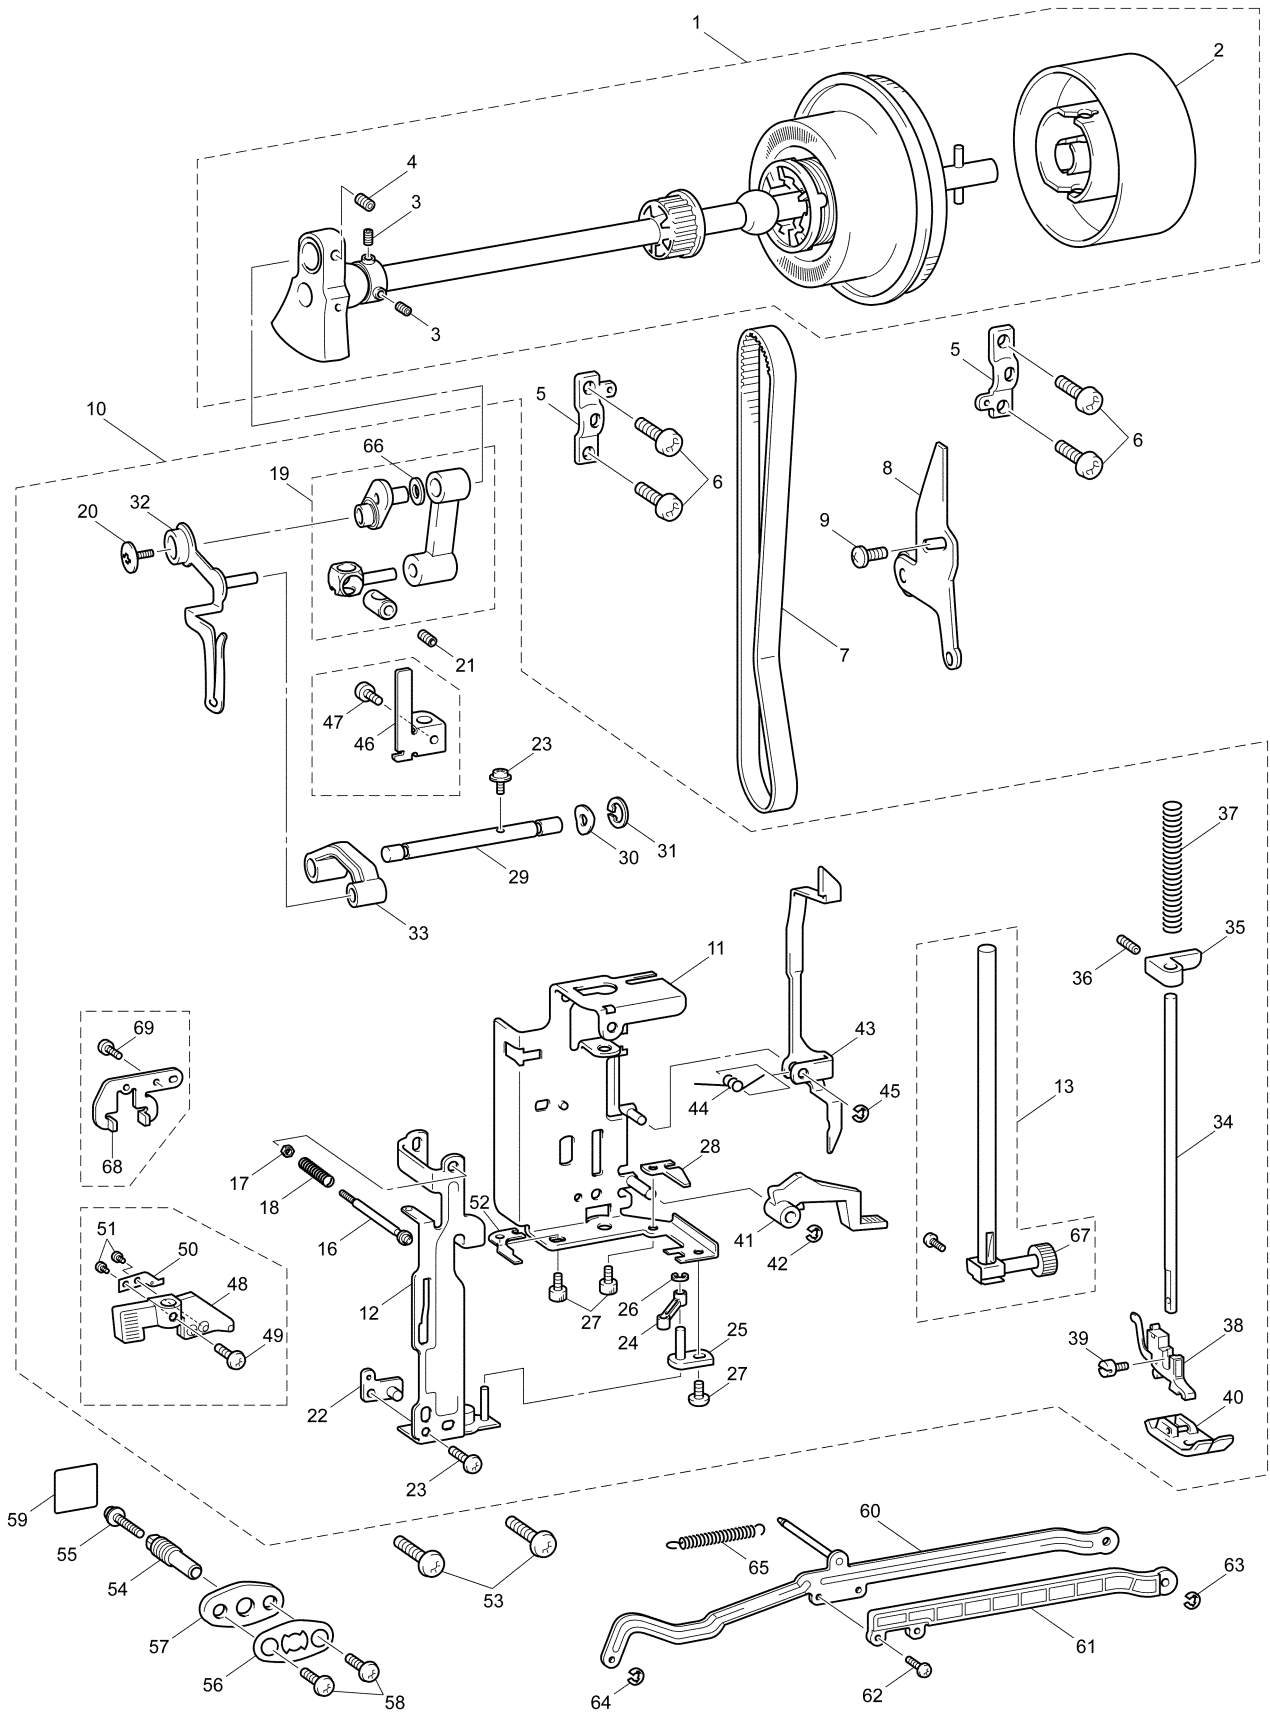

(2) UPPER SHAFT / NEEDLE BAR, PRESSER / ZIGZAG MECHANISM

(2) UPPER SHAFT / NEEDLE BAR, PRESSER / ZIGZAG MECHANISM

No.	CODE	NAME	REMARKS	No.	CODE	NAME	REMARKS
UPPER SHAFT MECHANISM							
1	XE3701001	UPPER SHAFT SUPPLY ASSY	1000006160	34	XC6565121	PRESSER BAR (XL2230: U.S.A., CHILE, XL2130NT, XL2220NT, 2220PLUS, comfort 10, 15, 12, XL2121, 2230: TAIWAN, Vesta, Ministar Pink, Blue, ROSE VIOLET, WINE)	060013
2	XC3529021	PULLEY		35	XC4899121	PRESSER BAR CLAMP	050261
3	014400432	SET SCREW, SOCKET (CP) M4 x 4		36	XC7207021	SCREW STUD M5	050037
4	012500532	SET SCREW, SOCKET (FT) M5 x 5		37	XC4900021	SPRING	
5	XC4868020	UPPER SHAFT BEARING PRESSER (OTHER)		38	XC3015031	PRESSER FEED HOLDER ASSY	1000003188
	XC3534121	UPPER SHAFT BEARING PRESSER (XL2120, 2220: SIN, HKG, Ministar Pink , Blue, ROSE VIOLET, WINE)		39	132730122	TIGHTENING SCREW 3.57	
6	XC3496021	GIZA TITE 5 x 16	CHG	40	XC4901021	ZIGZAG PRESSER FOOT	060010
7	XC4869021	T BELT 420-5GT-6		41	XC4902021	PRESSER FOOT LIFTER	
8	XC4870021	TENSION PULLEY ASSY		42	048040343	RETAINING RING, E4	1000001451
9	0A4400806	SCREW, PAN (S/P WASHER) M4 x 8		43	XC4903020	THREAD RELEASE LEVER	
NEEDLE BAR, PRESSER MECHANISM							
10	XE1746101	NEEDLE-PRESSER MODULE (OTHER)		44	XC4904121	SPRING	040135
	XE1295101	NEEDLE-PRESSER MODULE (XL2230: U.S.A., CHILE, XL2130NT, XL2220NT, RS-11, Vesta, 2220PLUS, comfort 10, 15, 12, XL2121, 2230: TAIWAN, Ministar Pink, Blue, ROSE VIOLET, WINE)	1000003188	45	146200021	RETAINING RING, CS4	
11	XC4875221	BASE HOLDER ASSY	050255	46	XC6564020	THREAD POSITIONIG PLATE (XL2230: U.S.A., CHILE, XL2130NT, XL2220NT, Vesta, 2220PLUS, comfort 10, 15, 12, XL2121, 2230: TAIWAN Ministar Pink, Blue, ROSE VIOLET, WINE)	
12	XC4880121	NEEDLE HOLDER SUB ASSY	060048	47	060260406	SCREW, BIND M2.6 x 4 (XL2230: U.S.A., CHILE, XL2130NT, XL2220NT, Vesta, 2220PLUS, comfort 10, 15, 12, XL2121, 2230: TAIWAN Ministar Pink, Blue, ROSE VIOLET, WINE)	
13	XD1219131	NEEDLE BAR ASSY N	ADD	48	XC6566121	NEEDLE THREADING LEVER (XL2230: U.S.A., CHILE, XL2130NT, XL2220NT, Vesta, 2220PLUS, comfort 10, 15, 12, XL2121, 2230: TAIWAN Ministar Pink, Blue, ROSE VIOLET, WINE)	060024
14	~~X58913021~~	~~BIND 2 x 3~~	DEL	49	0A5260606	SCREW, PAN(S/P WASHER)M2.6 x 6 (XL2230: U.S.A., CHILE, XL2130NT, XL2220NT, Vesta, 2220PLUS, comfort 10, 15, 12, XL2121, 2230: TAIWAN Ministar Pink, Blue, ROSE VIOLET, WINE)	
15	~~XE1127004~~	~~NEEDLE STOPPER PLATE~~	DEL	50	XA0445251	THREADER HOOK ASSEMBLY (XL2230: U.S.A., CHILE, XL2130NT, XL2220NT, Vesta, 2220PLUS, comfort 10, 15, 12, XL2121, 2230: TAIWAN Ministar Pink, Blue, ROSE VIOLET, WINE)	060001
16	XC4884021	NEEDLE HOLDER SHAFT		51	037200516	TAPPING SCREW, PAN V M2 x 5 (XL2230: U.S.A., CHILE, XL2130NT, XL2220NT, Vesta, 2220PLUS, comfort 10, 15, 12, XL2121, 2230: TAIWAN) Ministar Pink, Blue, ROSE VIOLET, WINE)	040207
17	X56851021	LOCK NUT		52	XC7525121	NEEDLE HOLDER STOPPER	040145
18	XC4885021	SPRING		53	XC4961021	GIZA TITE 5 x 20	CHG
19	XC6562131	NEEDLE BAR CRANK ROD ASSY	060084	54	XC4905121	ADJUSTING SCREW	060047
20	132051022	SCREW, FLAT SM3.57-40 x 7 L	CHG	55	060302506	SCREW BIND M3X25	050143
21	012400432	SET SCREW, SOCKET (FT) M4 x 4		56	XC6056120	PLATE SPRING	060029
22	XC4888021	ZIGZAG ADJUST PLATE ASSY					
23	XC3338021	SCREW 3 x 8	1000008481				
24	XC4963020	NEEDLE BAR SUPPORTER ARM					
25	XC4891021	NEEDLE SHAFT HOLDER ASSY					
26	048020343	RETAINING RING, E2	1000001451				
27	018300636	BOLT, SOCKET M3 x 6					
28	XC4894021	STOPPER					
29	XC4895021	SHAFT	CHG				
30	XZ5030001	WASHER, SPRING	060059				
31	048050343	RETAINING RING, E5	1000001451				
32	XC8564031	THREAD TAKE-UP LEVER	040230				
33	XC4897020	THREAD TAKE-UP LEVER LINK					
34	XC4898021	PRESSER BAR (OTHER)