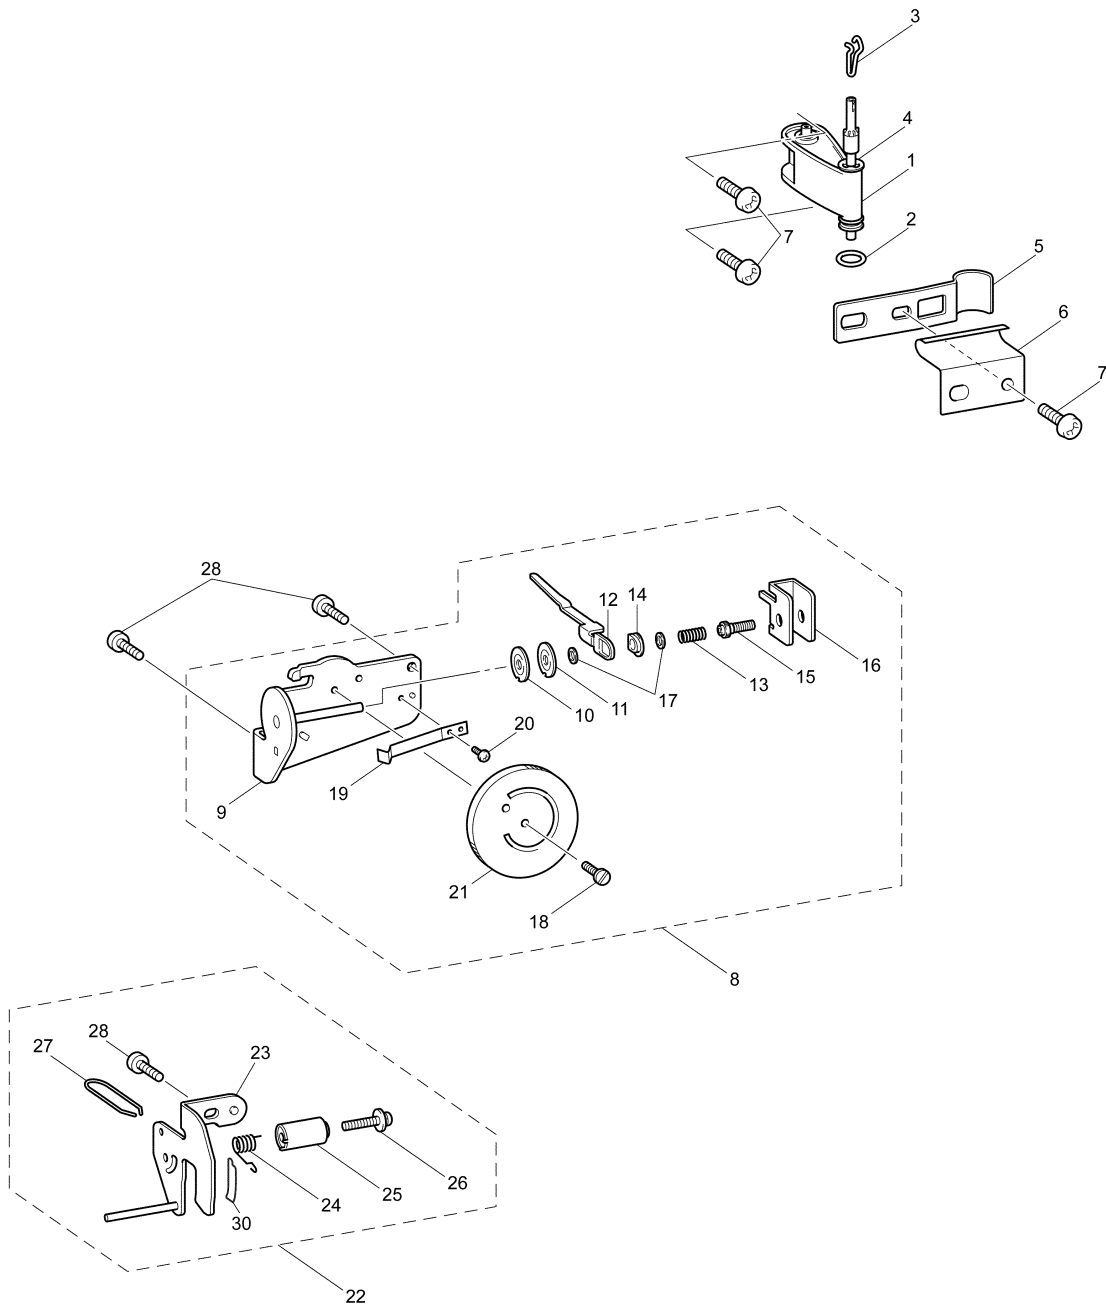

(4) PATTERN SELECTION MECHANISM

No.	CODE	NAME	REMARKS	No.	CODE	NAME	REMARKS
1	XC4968021	SELECTING UNIT ASSEMBLY (XL2100 Series, comfort 10, 12, RS-5, RS-7, RS-11, Ministar Pink, Blue ROSE VIOLET, WINE, XL2120: HKG)		18	XC5039034	DECORATION PLATE (RS-7)	ADD
	XC5156021	PATTERN SELECTING UNIT ASSY (XL2200 Series, XL3800, comfort 15, RS-9, Vesta, XL2120PRO)	ADD		XC5039035	DECORATION PLATE (RS-9)	ADD
2	XC4976021	BH ADJUSTING KNOB			XC5039036	DECORATION PLATE (RS-11)	ADD
3	X59928021	SPRING WASHER			XC5039037	DECORATION PLATE (RS-5)	ADD
4	048080343	RETAINING RING, E8	1000001451		XC5039038	DECORATION PLATE (XL2120PRO)	ADD
5	048060343	RETAINING RING, E6	1000001451		XC5039039	DECORATION PLATE (comfort 12)	1000005264
6	XC4999021	BH FEED LEVER ASSEMBLY			XC5039040	DECORATION PLATE (Vesta)	1000006242
7	XC5028021	REVERSE SEWING BUTTON			XC5039041	DECORATION PLATE (Ministar Pink)	1000012957
8	XC5029021	SPRING			XC5039042	DECORATION PLATE (Ministar Blue)	1000012958
9	X59905021	SPRING			XC5039043	DECORATION PLATE (ROSE VIOLET)	1000013330
10	XC5092021	SPRING (XL2200 Series, Vesta, XL2120PRO:			XC5039044	DECORATION PLATE (ROSE WINE)	1000013332
11	XC5034021	SHAFT					
12	XC3805021	GIZA TITE 5 x 16	CHG				
13	XC5035020	SPACER (U.S.A., CAN, TAIWAN)					
14	XC5036020	WASHER (U.S.A., CAN, TAIWAN)					
15	025040332	WASHER, PLAIN L 4 (U.S.A., CAN, TAIWAN)					
16	XC6584021	SCREW, STUD M3 (U.S.A., CAN, TAIWAN)	CHG				
	XC6583021	SCREW, STUD M4 (Except U.S.A., CAN, TAIWAN)					
17	XC5038021	SELECTING DIAL					
18	XC5039023	DECORATION PLATE (XL2121)					
	XC5039021	DECORATION PLATE (XL2120)					
	XC5039028	DECORATION PLATE (XL2130, 2130NT)					
	XC5039029	DECORATION PLATE (XL2140)					
	XC5039030	DECORATION PLATE (XL2150)	ADD				
	XC5039024	DECORATION PLATE (XL2230: U.S.A., CAN, CHILE, TWN)	1000013741				
	XC5039022	DECORATION PLATE (XL2220, XL2220NT, XL2220 PLUS)					
	XC5039025	DECORATION PLATE (XL2230)					
	XC5039026	DECORATION PLATE (XL2240)					
	XC5039027	DECORATION PLATE (XL2250)					
	XC5039031	DECORATION PLATE (XL3800)	ADD				
XC5039032	DECORATION PLATE (comfort 10)	ADD					
XC5039033	DECORATION PLATE (comfort 15)	ADD					

(5) BOBBIN WINDER / THREAD GUIDE MECHANISM