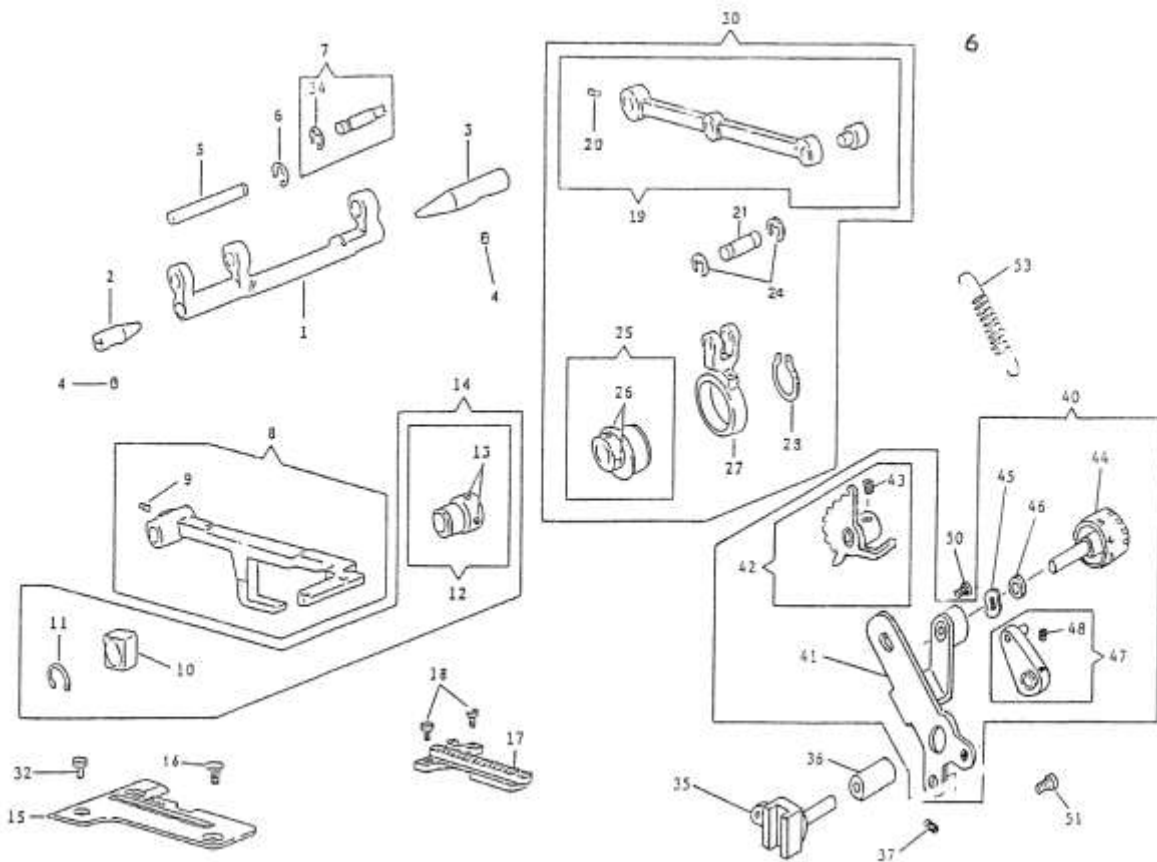

Part No.	Description	Part No.	Description		
1	410378	Feed Crank	40	281467-453	Feed Mechanism Comp.
2	410380	Feed Crank Pin Center (small)	41	281403	Feed Dial Hub Comp.
3	376795	Feed Crank Pin Center (large)	42	281406	Feed Regulator Driving Cam Comp.
4	544204-001	Feed Crank Pin Center Screw (2)	43	544207-011	Feed Regulator Driving Cam Screw
5	410381	Feed Crank Pin	44	281410-453	Feed Dial
6	543801-006	Feed Crank Pin Retaining Ring	45	409213	Feed Dial Wave Washer
7	410382	Feed Crank Eccentric Pin Comp.	46	543803-005	Feed Dial Washer
8	410399	Feed Bar Comp.	47	281413	Feed Regulator Lever Comp.
9	544204-001	Feed Crank Pin Screw	48	544207-011	Feed Regulator Lever Screw
10	410387	Feed Lifting Cam Slide Block	50	544213-001	Feed Dial Hub Bracket Screw (upper)
11	543818-010	Feed Lifting Cam Slide Block Retaining Ring	51	542212-001	Feed Dial Hub Bracket Screw (lower)
12	410385	Feed Lifting Cam Comp.	53	281485	Feed Regulator Lever Spring
13	544204-001	Feed Lifting Cam Set Screw (2)			
14	410384	Feed Lifting Cam Comp.			
15	412730	Throat Plate			
16	504050-851	Throat Plate Screw			
17	412783	Feed Dog			
18	544103	Feed Dog Screw (2)			
19	376852	Feed Regulator Crank Rod Comp.			
20	544204-001	Feed Crank Eccentric Pin Screw			
21	410363	Feed Crank Rod Pin			
24	543801-006	Feed Crank Rod Pin Retaining Ring (2)			
25	410360	Feed Cam Comp.			
26	544203-001	Feed Cam Screw (2)			
27	410362	Feed Crank Rod			
28	543802-014	Feed Cam Retaining Ring			
30	376850	Feed Regulator Crank Rod Comp.			
32	412694	Throat Plate Position Screw			
34	543801-007	Feed Crank Eccentric Pin Retaining Ring			
35	281401	Feed Regulator Comp.			
36	410370	Feed Regulator Stud Bushing			
37	544204-001	Feed Regulator Stud Bushing Set Screw