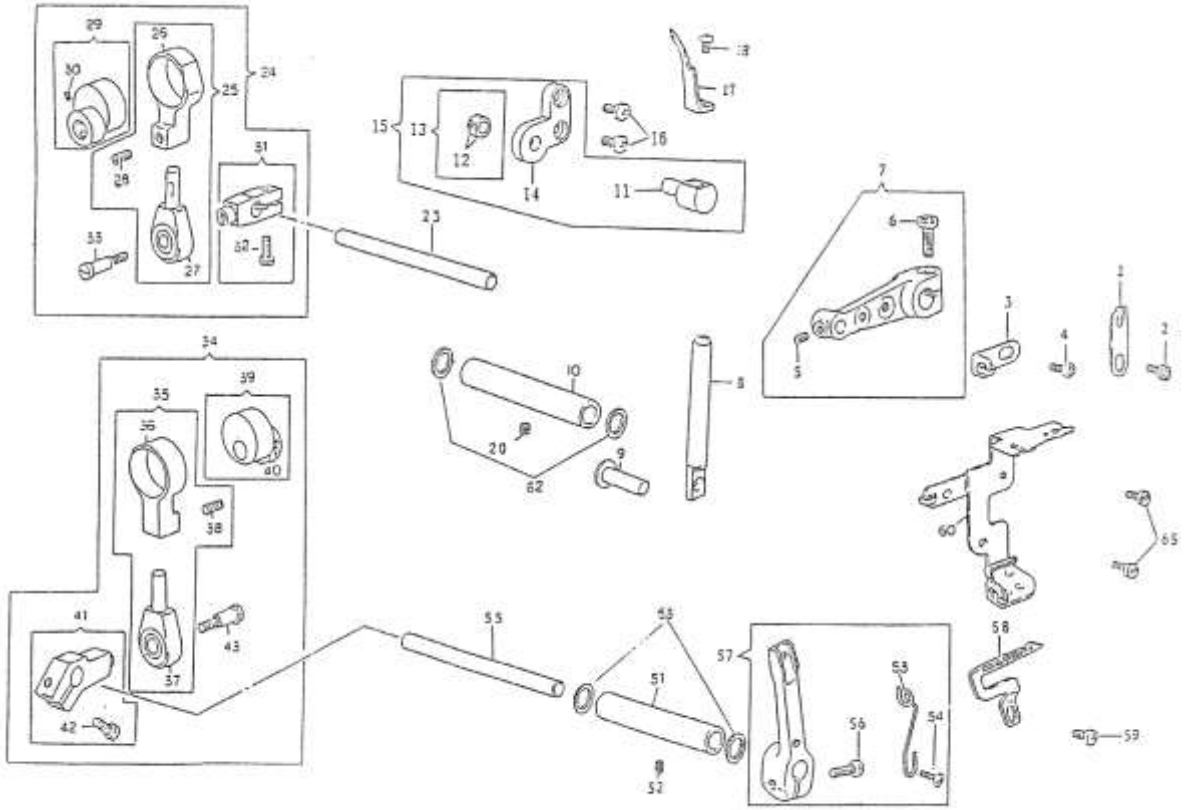

Part No.	Description	Part No.	Description
1	410455 Right Looper Thread Guide	39	376701 Looper Cam Comp.
2	544212-001 Right Looper Thread Guide Set Screw	40	344204-001 Looper Cam Set Screw (2)
3	410438 Left Looper Thread Guide	41	412798 Left Looper Shaft Lever Comp.
4	544212-001 Left Looper Thread Guide Set Screw	42	414750-001 Left Looper Shaft Lever Screw
5	544203-001 Right Looper Retainer Driving Lever Stud Set Screw	43	374136 Screw Stud
6	544213-053 Right Looper Retainer Driving Lever Clamping Screw		
7	410436 Right Looper Retainer Driving Lever Comp.		
8	410435 Right Looper Retainer		
9	370290 Right Looper Retainer Driving Stud		
10	376799 Right Looper Shaft Bushing		
11	410429 Right Looper Retainer Guide	51	376798 Left Looper Shaft Bushing
12	544203-001 Right Looper Retainer Guide Collar Screw (2)	52	544204-001 Left Looper Shaft Bushing Set Screw
13	410432 Right Looper Retainer Guide Collar Comp.	53	410456 Left Looper Holder Thread Guide
14	370281 Right Looper Retainer Guide Bracket	54	544212-001 Left Looper Holder Thread Guide Screw
15	370280 Right Looper Retainer Guide Bracket Comp.	55	376813 Left Looper Shaft
16	544213-002 Right Looper Retainer Guide Bracket Screw (2)	56	414750-001 Left Looper Holder Clamping Screw
17	410434 Right Looper	57	376838 Left Looper Holder Comp.
18	544413 Right Looper Screw	58	410452 Left Looper
20	544204-001 Right Looper Shaft Bushing Set Screw	59	544211-052 Left Looper Screw
		60	281458 Looper Thread Guide
23	376813 Right Looper Shaft	62	542402 Right Looper Shaft Bushing Thrust Washer (2)
24	376707 Right Looper Cam Rod Comp.	63	542402 Left Looper Shaft Bushing Thrust Washer (2)
25	412793 Looper Cam Rod Comp.	65	544212-001 Looper Thread Guide Screw (2)
26	412794 Looper Cam Rod		
27	412795 Rod End		
28	544208-002 Rod End Set Screw		
29	376701 Looper Cam Comp.		
30	544204-001 Looper Cam Set Screw (2)		
31	412796 Right Looper Shaft Lever Comp.		
32	414750-001 Right Looper Shaft Lever Screw		
33	374136 Screw Stud		
34	376708 Left Looper Cam Rod Comp.		
35	412793 Looper Cam Rod Comp.		
36	412794 Looper Cam Rod		
37	412795 Rod End		
38	544208-002 Rod End Set Screw		

右针架