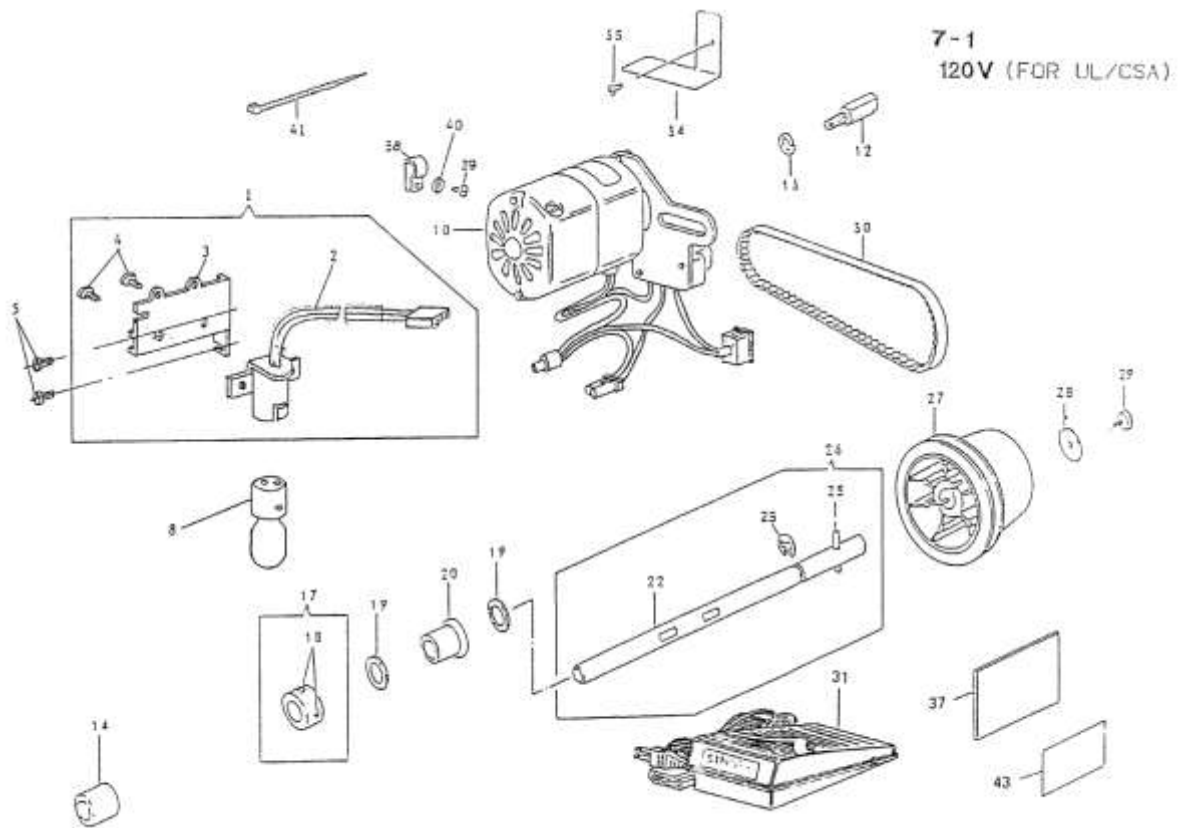

Part No.	Description	Part No.	Description
1	369265 Lamp Holder, Bracket Comp. (for 120V)	38	542766-001 Cord Holder
2	369266 Lamp Holder Comp. (for 120V)	39	544225-073 Cord Holder Screw
3	281459 Lamp Holder Bracket	40	543804-009 Cord Holder Screw Washer
4	544211-002 Lamp Holder Screw (2)		
5	544212-002 Lamp Holder Bracket Screw (2)	41	540899 Cord Holder Retainer
		43	369228-900 Caution Label (2)
8	194120-019 Lamp (bayonet type) (for 120V, 15W)		
10	369262-007 Motor, Switch Comp. (for 120V)		
12	544259 Motor Bracket Clamping Screw		
13	543805-005 Motor Bracket Clamping Screw Washer		
14	410252 Rotating Shaft Bushing (left)		
17	410470 Rotating Shaft Collar Comp.		
18	544204-001 Rotating Shaft Collar Set Screw (2)		
19	408730 Rotating Shaft Thrust Washer (2)		
20	410253 Rotating Shaft Bushing (right)		
22	376816 Rotating Shaft		
23	543801-010 Rotating Shaft Retaining Ring		
25	543809-004 Rotating Shaft Spring Pin		
26	376808 Rotating Shaft Comp.		
27	410268-005 Pulley		
28	543848 Pulley Set Screw Washer		
29	544270-001 Pulley Set Screw		
30	412721 Motor Belt		
31	369263-003 Controller Comp. (for 120V)		
34	412737 Cord Clamping Plate		
35	544212-001 Cord Clamping Plate Screw		
37	369232-906 Electrical Data Plate (for 120V) (for 444BA)		
37	369232-907 Electrical Data Plate (for 120V) (for 454BA)		
37	369232-908 Electrical Data Plate (for 120V) (for 444BB)		
37	369232-909 Electrical Data Plate (for 120V) (for 454BB)