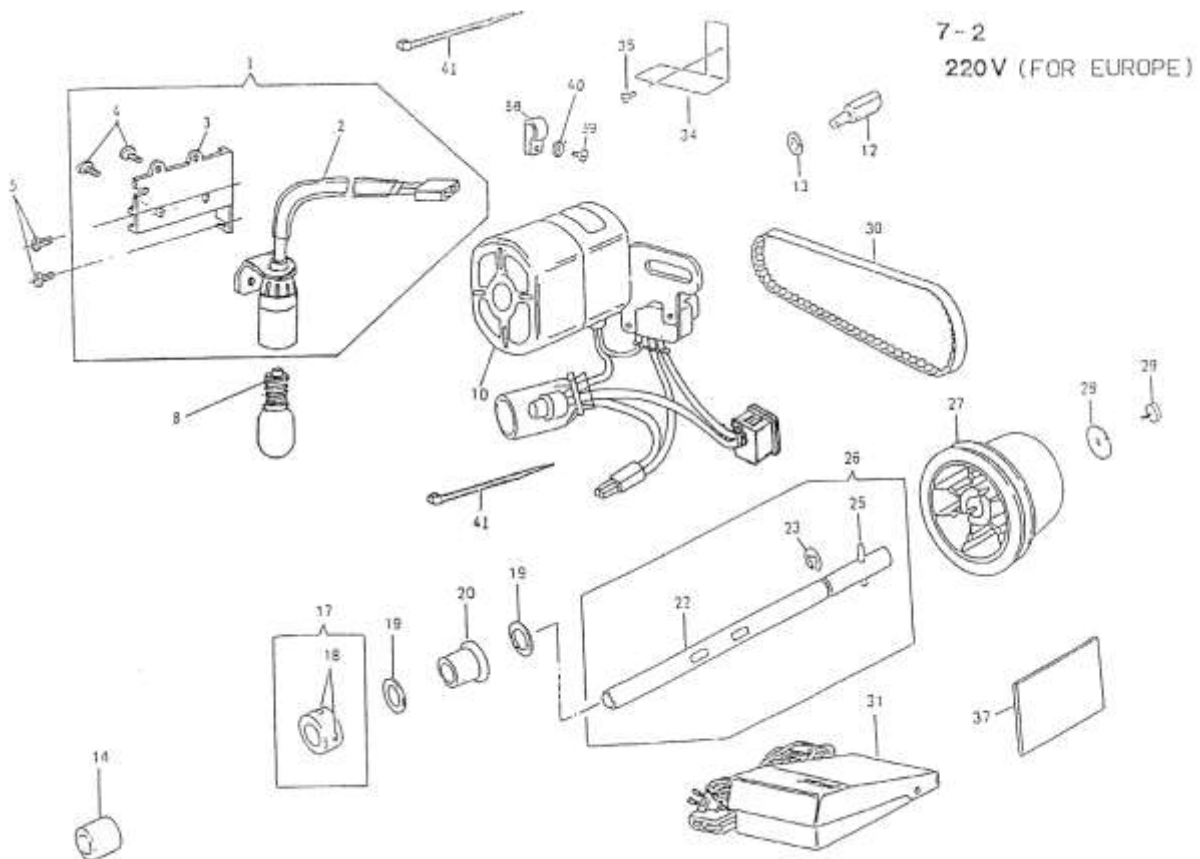

220V (FOR EUROPE)

7-2

Part No.	Description	Part No.	Description
1	369238 Lamp Holder, Bracket Comp. (for 220V)	38	542766-001 Cord Holder
2	369213 Lamp Holder Comp. (for 220V)	39	544225-073 Cord Holder Screw
3	281459 Lamp Holder Bracket	40	543804-009 Cord Holder Screw Washer
4	544211-002 Lamp Holder Screw (2)		
5	544212-002 Lamp Holder Bracket Screw (2)	41	540899 Cord Holder Retainer
		41	540899 Motor Cord Retainer
8	369215-001 Lamp (screw type) (for 220V, 15W)		
10	419196-357 Motor, Switch Comp. (for 220V)		
12	544259 Motor Bracket Clamping Screw		
13	543805-005 Motor Bracket Clamping Screw Washer		
14	410252 Rotating Shaft Bushing (left)		
17	410470 Rotating Shaft Collar Comp.		
18	544204-001 Rotating Shaft Collar Set Screw (2)		
19	408730 Rotating Shaft Thrust Washer (2)		
20	410253 Rotating Shaft Bushing (right)		
22	376816 Rotating Shaft		
23	543801-010 Rotating Shaft Retaining Ring		
25	543809-004 Rotating Shaft Spring Pin		
26	376808 Rotating Shaft Comp.		
27	410268-005 Pulley		
28	543848 Pulley Set Screw Washer		
29	544270-001 Pulley Set Screw		
30	412721 Motor Belt		
31	419465-151 Controller Comp. (for 220V)		
34	412737 Cord Clamping Plate		
35	544212-001 Cord Clamping Plate Screw		
37	— Electrical Data Plate (for 220V) (for 444B)		
37	— Electrical Data Plate (for 220V) (for 454B)