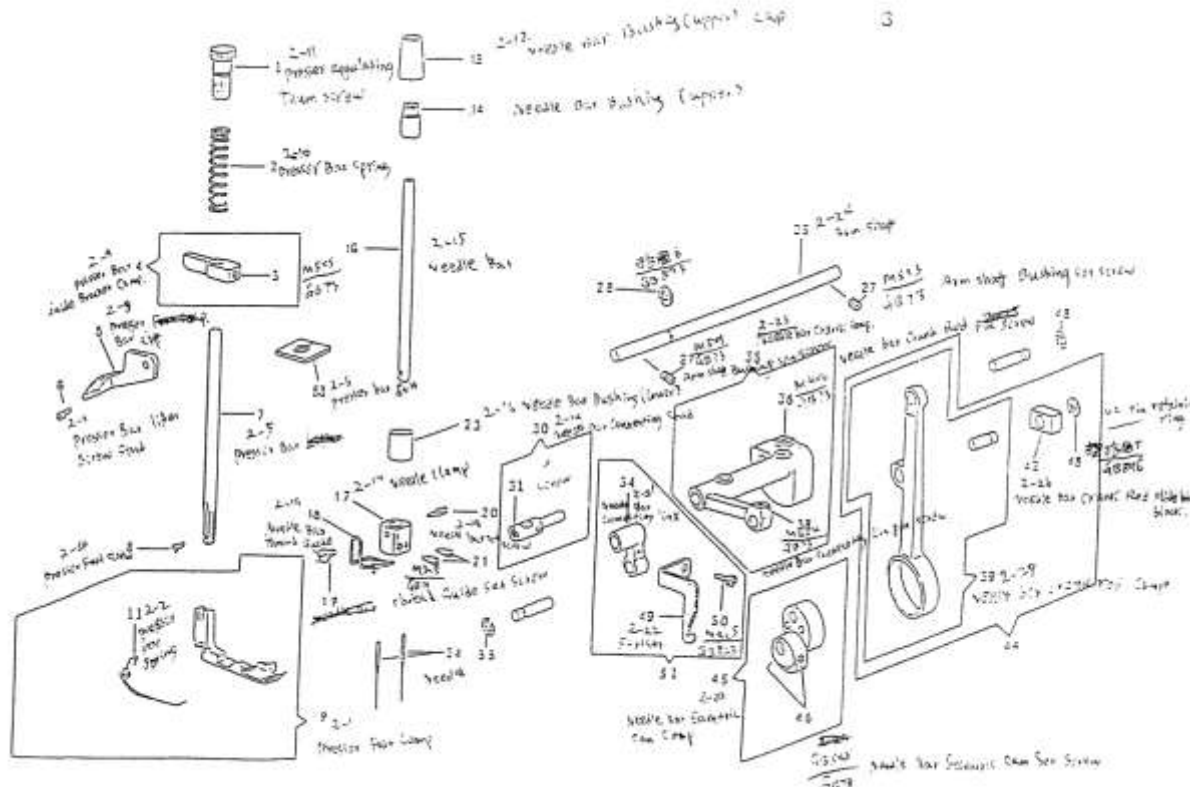

Part No.	Description	Part No.	Description
1	544261-004 Presser Regulating Thumb Screw	39	370243 Needle Bar Crank Rod Comp.
2	410355 Presser Bar Spring	42	511030 Needle Bar Crank Rod Slide Block
3	544204-001 Presser Bar Guide Bracket Screw	43	543801-006 Needle Bar Crank Rod Slide Block Pin Retaining Ring
4	410352 Presser Bar Guide Bracket Comp.	44	370242 Needle Bar Crank Rod Comp.
5	412787-003 Presser Bar Lifter	45	410329 Needle Bar Eccentric Cam Comp.
6	544441 Presser Bar Lifter Screw Stud	46	544204-002 Needle Bar Eccentric Cam Set Screw (2)
7	410351 Presser Bar	48	543801-006 Needle Bar Crank Rod Pin Retaining Ring
8	504063-451 Presser Foot Screw	49	281488 Striker
9	376827 Presser Foot Comp.	50	544211-051 Striker Screw
11	410348 Presser Foot Spring	51	281489 Needle Bar Connecting Link Comp.
13	410322-003 Needle Bar Bushing (upper) Cap	53	376567 Presser Bar Felt
14	410323 Needle Bar Bushing (upper)		
16	376844 Needle Bar		
17	376520 Needle Clamp		
18	376848 Needle Bar Thread Guide		
19	544211-059 Needle Bar Thread Guide Set Screw		
20	374102 Needle Bar Set Screw		
21	374364 Needle Set Screw (for left and right)(2)		
23	410324 Needle Bar Bushing (lower)		
24	N2054-42-14 Needle (#14)(2)		
25	376814 Arm Shaft		
27	544204-002 Arm Shaft Bushing Set Screw (2)		
28	543801-007 Arm Shaft Retaining Ring		
30	410325 Needle Bar Connecting Stud		
31	544044 Needle Bar Connecting Stud Screw		
33	543801-006 Needle Bar Connecting Link Pin Retaining Ring		
34	410327 Needle Bar Connectin Link		
35	412707-001 Needle Bar Crank Comp.		
36	544203-001 Needle Bar Crank Rod Pin Screw		
38	544203-001 Needle Bar Connecting Link Pin Screw