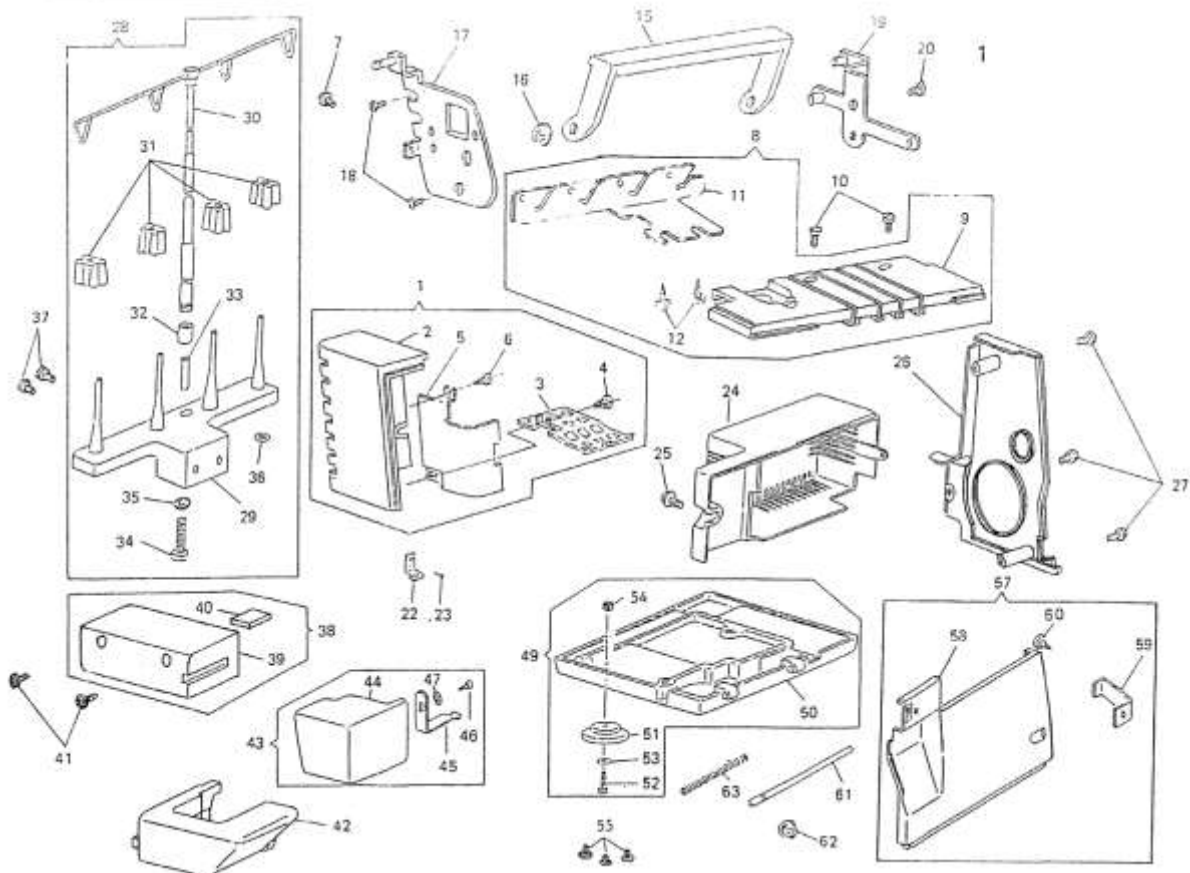

Part No.	Description	Part No.	Description		
1	281444-452	Light Cover Comp.	38	376680-451	Cloth Plate (back) Comp.
2	281445-452	Light Cover	39	376681-451	Cloth Plate (back)
3	281446	Light Grilla	40	376687	Cloth Plate (back) Felt
4	412697-003	Light Grilla Screw	41	544270-001	Cloth Plate (back) Screw (2)
5	281478	Light Shield	42	376677-451	Cloth Plate (front) Comp.
6	544248-002	Light Shield Screw	43	376682-451	Cylinder Cover Comp.
7	544270-001	Light Cover Screw	44	376683-451	Cylinder Cover
8	376696-451	Top Cover Comp.	45	412682	Cylinder Cover Spring
9	376673-451	Top Cover	46	412697	Cylinder Cover Spring Clamping Screw
10	544212-072	Top Cover Screw (2)	47	543804-003	Cylinder Cover Spring Clamping Screw Washer
11	376685	Top Cover Thread Guide			
12	412697-002	Top Cover Thread Guide Screw (2)	49	376794-006	Machine Base Comp.
			50	376793-006	Machine Base
15	281436-452	Handle	51	410208	Machine Base Cushion (4)
16	546623	Handle Retaining Ring	52	544218-002	Machine Base Cushion Screw (4)
17	281441	Handle Bracket (left) Comp.	53	543803-004	Machine Base Cushion Washer (4)
18	544212-001	Handle Bracket (left) Comp. Screw (2)	54	541166-001	Machine Base Cushion Screw Nut (4)
19	281437	Handle Bracket (right) Comp.	55	544214-005	Machine Base Screw (3)
20	544212-001	Handle Bracket (right) Comp. Screw			
22	412534	Needle Thread Guide	57	376674-451	Looper Cover Comp. (for 14U444BB)
23	544258	Needle Thread Guide Screw	57	376674-452	Looper Cover Comp. (for 14U454BB)
24	410248-006	Motor Cover	58	376675-451	Looper Cover (graphic) (for 14U444BB)
25	544270-001	Motor Cover Screw	58	376675-452	Looper Cover (graphic) (for 14U454BB)
26	281457-452	Pulley Cover	59	281472	Looper Cover Hook
27	544270-001	Pulley Cover Screw (3)	60	544248-003	Looper Cover Hook Screw
28	281452-452	Thread Unwinder Comp.	61	281474	Looper Cover Hinge Pin
29	281453-452	Thread Unwinder	62	543801-002	Looper Cover Hinge Pin Retaining Ring
30	281454	Thread Unwinder Thread Guide Rod Comp.	63	376717	Looper Cover Hinge Pin Spring
31	546893	Spool Holder (4)			
32	281455	Thread Unwinder Thread Guide Cushion			
33	543876-001	Thread Unwinder Thread Guide Rod Spacer			
34	544212-057	Thread Unwinder Thread Guide Rod Screw			
35	543803-004	Thread Unwinder Thread Guide Rod Screw Washer			
36	543871-003	Thread Unwinder Thread Guide Rod O Ring			
37	544213-001	Thread Unwinder Comp. Screw (2)