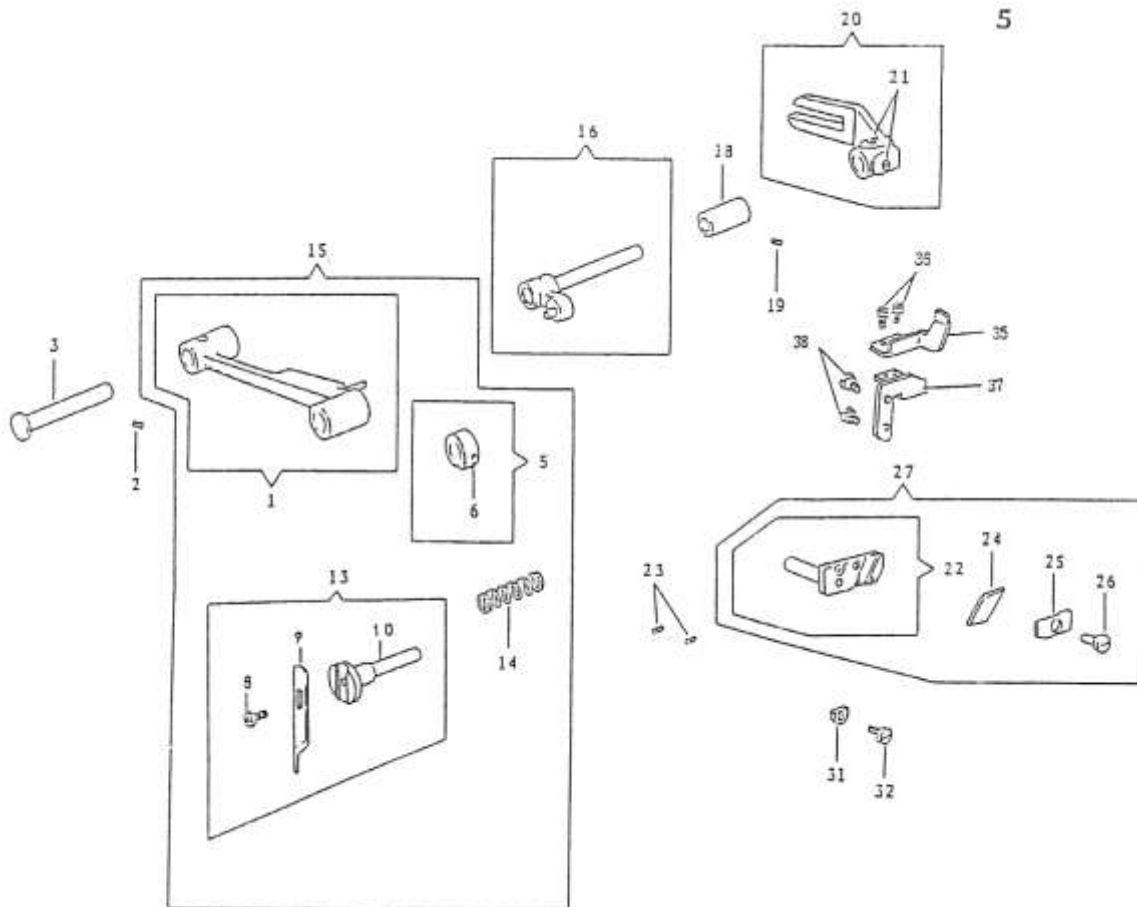

Part No.	Description	Part No.	Description
1 376842-454	Knife (movable) Lever Comp.		
2 544204-001	Knife (movable) Lever Hinge Stud Screw		
3 410310	Knife (movable) Lever Hinge Stud		
5 410308	Knife (movable) Holder Collar Comp.		
6 544203-001	Knife (movable) Holder Collar Set Screw		
8 544407	Knife (movable) Screw		
9 412585	Knife (movable)		
10 412586	Knife (movable) Holder		
13 412584	Knife (movable) Comp.		
14 410307	Knife (movable) Holder Spring		
15 376841-454	Knife (movable) Lever Comp.		
16 410312-012	Knife (movable) Lever Driving Arm Comp.		
18 410316	Knife (movable) Forked Lever Stud Bushing		
19 544204-001	Knife (movable) Forked Lever Stud Bushing Set Screw		
20 410317	Knife (movable) Forked Lever Comp.		
21 544204-001	Knife (movable) Forked Lever Screw (2)		
22 410296	Knife (stationary) Holder		
23 544207-011	Knife (stationary) Holder Screw (2)		
24 412749	Knife (stationary)		
25 410297	Knife (stationary) Clamping Plate		
26 544256	Knife (stationary) Clamping Plate Screw		
27 370226	Knife (stationary) Comp.		
31 410489	Knife (stationary) Holder Positioning Plate		
32 544211-002	Knife (stationary) Holder Positioning Plate Screw		
35 376625	Needle Guard (front)		
36 545189-051	Needle Guard (front) Screw (2)		
37 376628	Needle Guard Bracket		
38 544211-051	Needle Guard Bracket Screw (2)